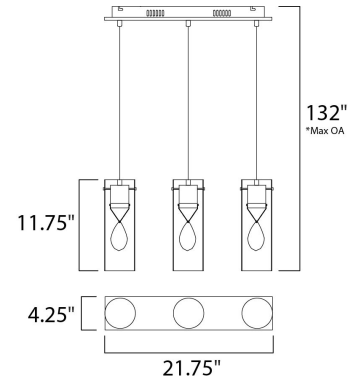

Product Specifications for E21113-18PC

Job Name:	Job Type:
Quantity:	Comments:

E21113-18PC
Solitaire 3-Light LED Pendant

Finish
Polished Chrome

Glass/Shade
Clear

Product Category
Multi-Light Pendant

Lamping

Number of Bulb(s)	3
Light Type	LED
Bulb Type	COB LED
Max Bulb Wattage	3
Max Fixture Wattage	
Rated Life	N/A
Rated Lumens	±990
Color Temp	N/A
Bulb(s) Included	Yes
Light Up/Down	N/A
Beam Spread	N/A
CRI	N/A
Photo Cell Included	N/A
Ballast/Driver/Transformer	No
Dimmable	N/A

Measurements

Width	4.25"
Height	11.75"
Length	21.75"
Extension	N/A
Back Plate Width	N/A
Back Plate Height	N/A
HCO	N/A
Min Overall Height	14.50"
Max Overall Height	132.00"
Hanging Weight	9.24 lb(s)
Height Adjustable	N/A
Slope	N/A
Chain Length	N/A
Wire Length	N/A
Canopy Width	N/A
Canopy Height	N/A
Canopy Length	N/A

Shipping

Carton Weight	11.44 lb(s)
Carton Width	10.53"
Carton Height	5.07"
Carton Length	41.34"
Carton Cubic Feet	N/A
Master Pack	1
Master Pack Weight	N/A
Master Pack Width	N/A
Master Pack Height	N/A
Master Pack Length	N/A
Master Cubic Feet	N/A
UPS Shippable	Yes