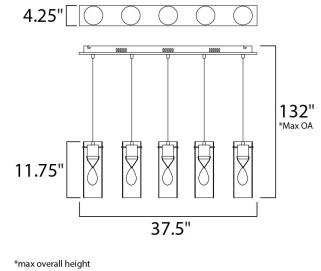

Product Specifications for E21115-18PC

Job Name:	Job Type:
Quantity:	Comments:

E21115-18PC
Solitaire 5-Light LED Pendant

Finish

Polished Chrome

Glass/Shade

Clear

Product Category

Measurements

Width	425.00"
Height	11.75"
Length	37.50"
Extension	N/A
Back Plate Width	N/A
Back Plate Height	N/A
HCO	N/A
Min Overall Height	14.50"
Max Overall Height	132.00"
Hanging Weight	16.28 lb(s)
Height Adjustable	Yes
Slope	120°
Chain Length	N/A
Wire Length	N/A
Canopy Width	N/A
Canopy Height	N/A
Canopy Length	N/A

Shipping

Carton Weight	19.58 lb(s)
Carton Width	16.77"
Carton Height	7.22"
Carton Length	41.73"
Carton Cubic Feet	N/A
Master Pack	1
Master Pack Weight	N/A
Master Pack Width	N/A
Master Pack Height	N/A
Master Pack Length	N/A
Master Cubic Feet	N/A
UPS Shippable	Yes