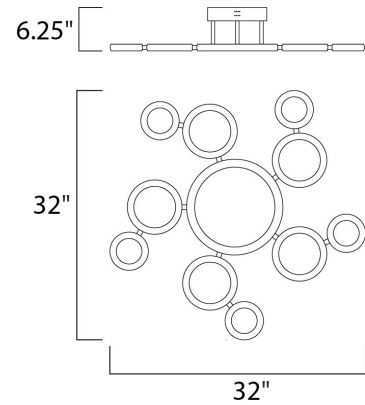

Product Specifications for E21146-01PC

Job Name:	Job Type:
Quantity:	Comments:

**E21146-01PC**  
Timbale 11-Light Ceiling Mount

**Finish**

Polished Chrome

**Glass/Shade**

White

**Product Category**

Multi-Light Pendant

**Lamping**

Number of Bulb(s)	11
Light Type	LED
Bulb Type	LED
Max Bulb Wattage	N/A
Max Fixture Wattage	110
Rated Life	N/A
Rated Lumens	±9,900
Color Temp	N/A
Bulb(s) Included	Yes
Light Up/Down	N/A
Beam Spread	N/A
CRI	N/A
Photo Cell Included	N/A
Ballast/Driver/Transformer	No
Dimmable	Yes

**Measurements**

Width	32.00"
Height	6.25"
Length	32.00"
Extension	N/A
Back Plate Width	N/A
Back Plate Height	N/A
HCO	N/A
Min Overall Height	N/A
Max Overall Height	N/A
Hanging Weight	16.50 lb(s)
Height Adjustable	N/A
Slope	N/A
Chain Length	N/A
Wire Length	N/A
Canopy Width	N/A
Canopy Height	N/A
Canopy Length	N/A

**Shipping**

Carton Weight	21.56 lb(s)
Carton Width	35.88"
Carton Height	8.58"
Carton Length	35.88"
Carton Cubic Feet	N/A
Master Pack	1
Master Pack Weight	N/A
Master Pack Width	N/A
Master Pack Height	N/A
Master Pack Length	N/A
Master Cubic Feet	N/A
UPS Shippable	Yes