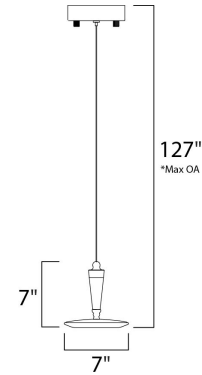

Product Specifications for E21162-01PC

Job Name:	Job Type:
Quantity:	Comments:

E21162-01PC
Hilite 1-Light LED Pendant

*max overall height

Finish

Polished Chrome

Glass/Shade

White

Product Category

Single Pendant

Lamping

Number of Bulb(s)	1
Light Type	LED
Bulb Type	LED
Max Bulb Wattage	12
Max Fixture Wattage	12
Rated Life	N/A
Rated Lumens	±1,080
Color Temp	N/A
Bulb(s) Included	Yes
Light Up/Down	N/A
Beam Spread	N/A
CRI	N/A
Photo Cell Included	N/A
Ballast/Driver/Transformer	No
Dimmable	Yes

Measurements

Width	7.00"
Height	7.00"
Length	7.00"
Extension	N/A
Back Plate Width	N/A
Back Plate Height	N/A
HCO	N/A
Min Overall Height	7.00"
Max Overall Height	127.00"
Hanging Weight	2.20 lb(s)
Height Adjustable	Yes
Slope	120°
Chain Length	N/A
Wire Length	N/A
Canopy Width	N/A
Canopy Height	N/A
Canopy Length	N/A

Shipping

Carton Weight	2.86 lb(s)
Carton Width	9.75"
Carton Height	9.95"
Carton Length	13.65"
Carton Cubic Feet	N/A
Master Pack	1
Master Pack Weight	N/A
Master Pack Width	N/A
Master Pack Height	N/A
Master Pack Length	N/A
Master Cubic Feet	N/A
UPS Shippable	Yes