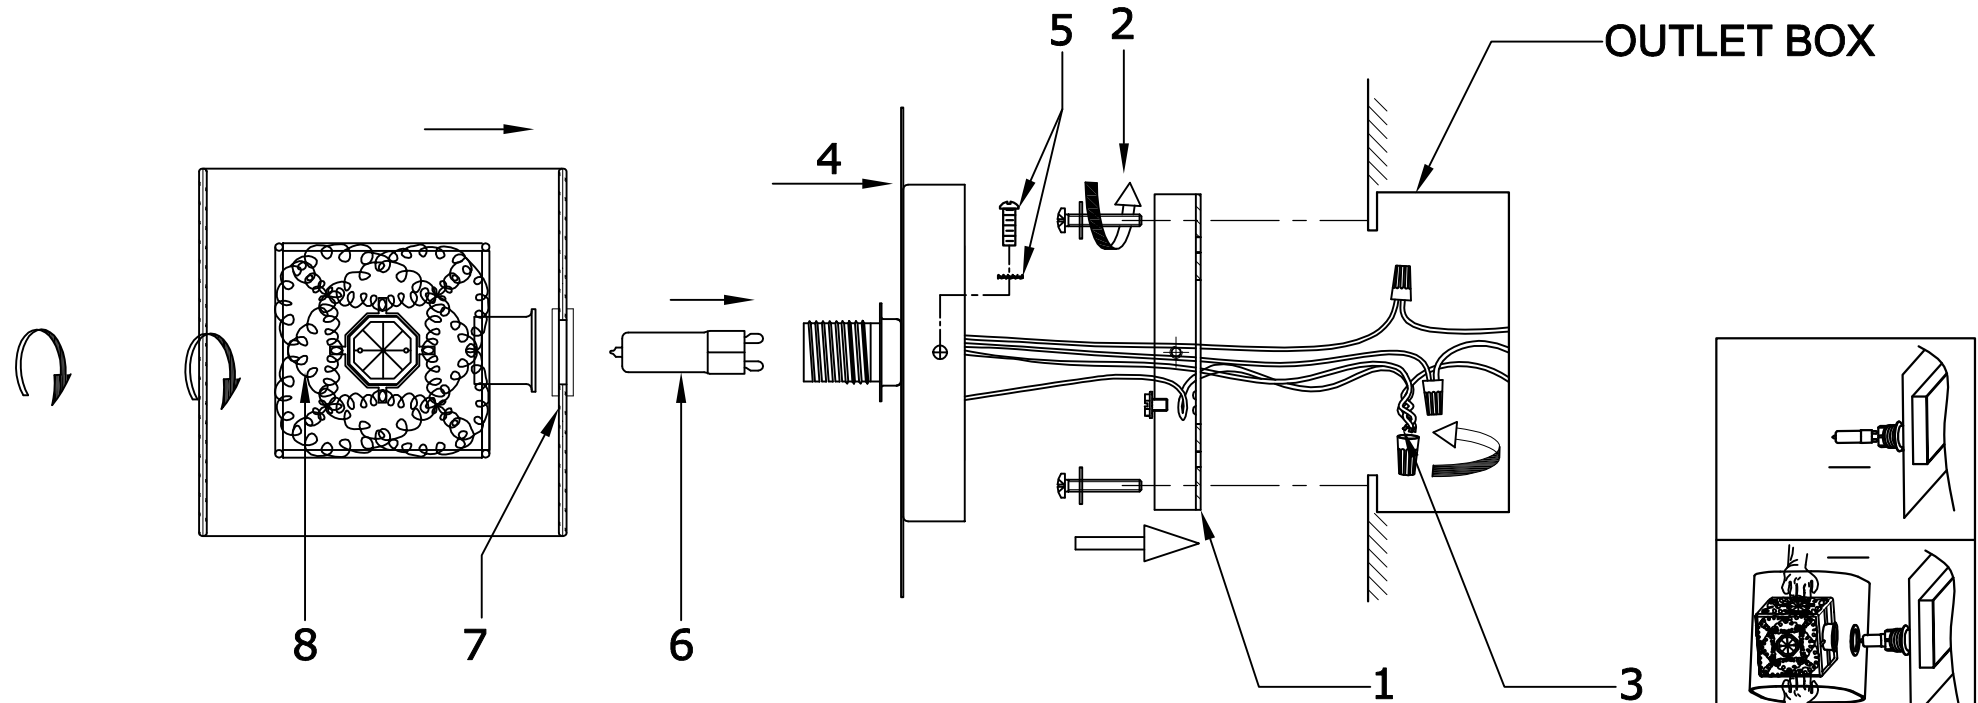

# INSTALLATION INSTRUCTION

## E22830-18PCPC

### FEATURE

● Lamp Type: G9 MAX 40W 120V~ 60HZ

The lamp is for indoor use only