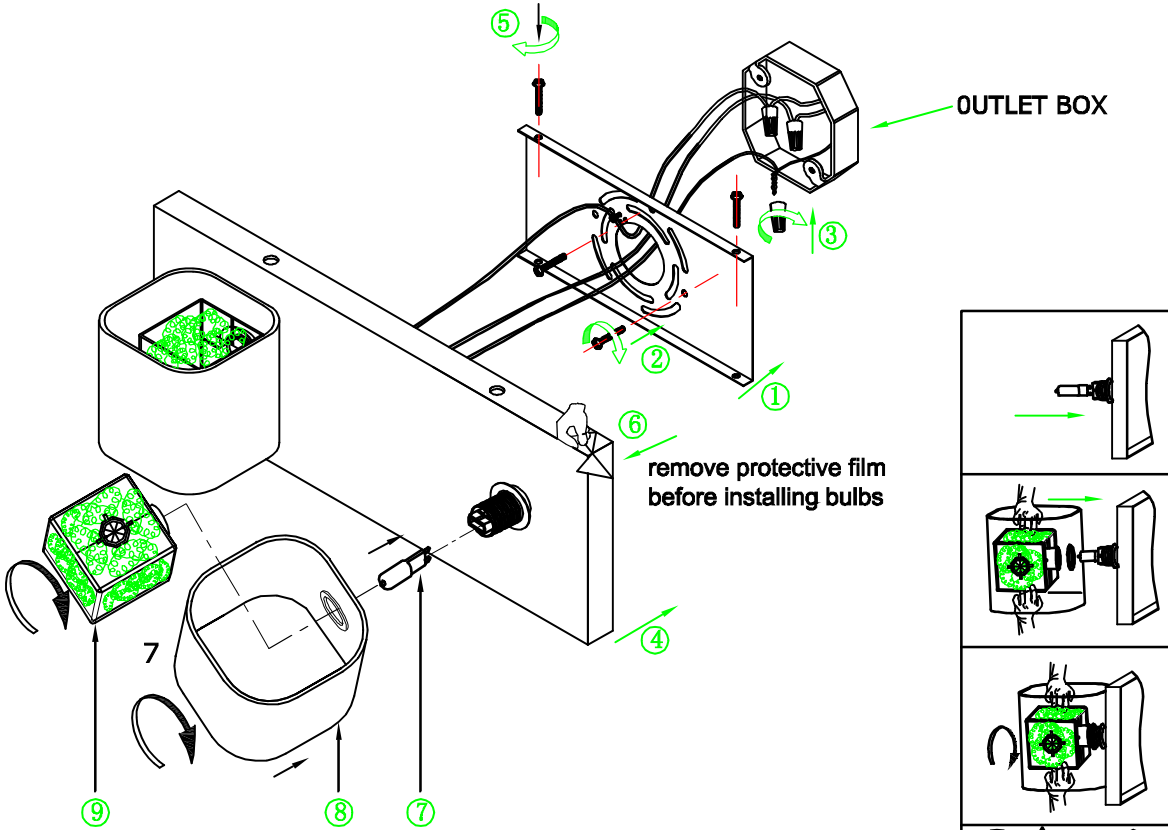

INSTALLATION INSTRUCTION

E22832-18PCPC

FEATURE

● Lamp Type: G9 2×MAX 60W 120V~ 60HZ

The lamp is for indoor use only