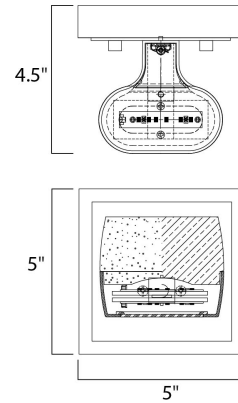

Product Specifications for E22891-89BZ

Job Name:	Job Type:
Quantity:	Comments:

E22891-89BZ
Volt 1-Light LED Vanity

Finish
Bronze

Glass/Shade
Etched/Bubble

Product Category
Bath Vanity

Lamping

Number of Bulb(s)	2
Light Type	LED
Bulb Type	LED
Max Bulb Wattage	3
Max Fixture Wattage	
Rated Life	N/A
Rated Lumens	±420
Color Temp	±3,000 K
Bulb(s) Included	Yes
Light Up/Down	Both
Beam Spread	N/A
CRI	N/A
Photo Cell Included	N/A
Ballast/Driver/Transformer	No
Dimmable	Yes

Measurements

Width	5.00"
Height	5.00"
Length	N/A
Extension	4.50"
Back Plate Width	N/A
Back Plate Height	N/A
HCO	2.50"
Min Overall Height	N/A
Max Overall Height	N/A
Hanging Weight	3.30 lb(s)
Height Adjustable	N/A
Slope	N/A
Chain Length	N/A
Wire Length	N/A
Canopy Width	N/A
Canopy Height	N/A
Canopy Length	N/A

Shipping

Carton Weight	3.96 lb(s)
Carton Width	7.50"
Carton Height	8.75"
Carton Length	7.50"
Carton Cubic Feet	N/A
Master Pack	1
Master Pack Weight	N/A
Master Pack Width	N/A
Master Pack Height	N/A
Master Pack Length	N/A
Master Cubic Feet	N/A
UPS Shippable	Yes