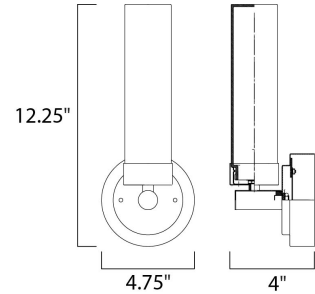

Product Specifications for E63106-11SN

Job Name:	Job Type:
Quantity:	Comments:

E63106-11SN
Cilandro LED 1-Light Wall Mount

Finish
Satin Nickel

Glass/Shade
Matte White

Product Category
Wall Sconce

Lamping

Number of Bulb(s)	4
Light Type	LED
Bulb Type	LED
Max Bulb Wattage	2.4
Max Fixture Wattage	9.6
Rated Life	N/A
Rated Lumens	±672
Color Temp	N/A
Bulb(s) Included	Yes
Light Up/Down	N/A
Beam Spread	N/A
CRI	N/A
Photo Cell Included	N/A
Ballast/Driver/Transformer	No
Dimmable	Yes

Measurements

Width	4.75"
Height	12.25"
Length	N/A
Extension	4.00"
Back Plate Width	N/A
Back Plate Height	N/A
HCO	10.00"
Min Overall Height	N/A
Max Overall Height	N/A
Hanging Weight	1.54 lb(s)
Height Adjustable	Yes
Slope	N/A
Chain Length	N/A
Wire Length	N/A
Canopy Width	N/A
Canopy Height	N/A
Canopy Length	N/A

Shipping

Carton Weight	3.01 lb(s)
Carton Width	9.50"
Carton Height	7.75"
Carton Length	11.50"
Carton Cubic Feet	N/A
Master Pack	4
Master Pack Weight	12.08 lb(s)
Master Pack Width	12.00"
Master Pack Height	17.25"
Master Pack Length	19.75"
Master Cubic Feet	N/A
UPS Shippable	Yes