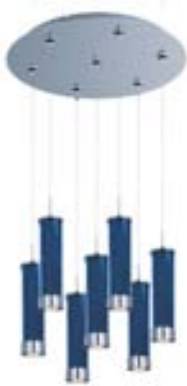

Product Specifications for E93750-132PC

Job Name:	Job Type:
Quantity:	Comments:

**E93750-132PC**  
**Chroma 7-Light LED RapidJack Pendant and Canopy**

**Finish**  
 Polished Chrome

**Glass/Shade**  
 Sky Blue

**Product Category**  
 Multi-Light Pendant

**Lamping**

Number of Bulb(s)	7
Light Type	LED
Bulb Type	Cree® LED
Max Bulb Wattage	11.5
Max Fixture Wattage	80.5
Rated Life	±40,000 Hours
Rated Lumens	±5,495
Color Temp	±3,000 K
Bulb(s) Included	Yes
Light Up/Down	N/A
Beam Spread	N/A
CRI	N/A
Photo Cell Included	N/A
Ballast/Driver/Transformer	No
Dimmable	Low-Voltage

**Measurements**

Width	17.00"
Height	20.00"
Length	N/A
Extension	N/A
Back Plate Width	N/A
Back Plate Height	N/A
HCO	N/A
Min Overall Height	N/A
Max Overall Height	142.50"
Hanging Weight	N/A
Height Adjustable	Yes
Slope	N/A
Chain Length	N/A
Wire Length	120.00"
Canopy Width	17.0"
Canopy Height	2.5"
Canopy Length	N/A