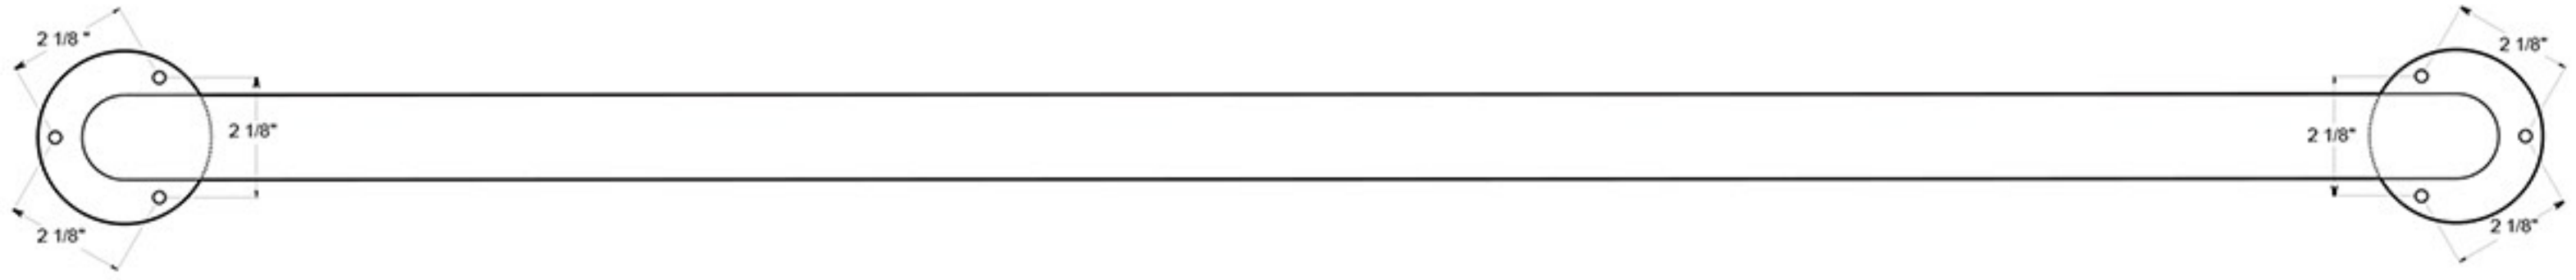

GB42U32D

42" GRAB BAR / STAINLESS STEEL

DRAWING NOT TO SCALE

NOTE: Deltana reserves the right to constantly improve its products and is not responsible for differences between the product in-hand and the specifications contained in this drawing. We do not recommend to pre-drill holes or pre-cut woods or metals based on the drawing information if the veracity of the specifications has not been proven by the live product.