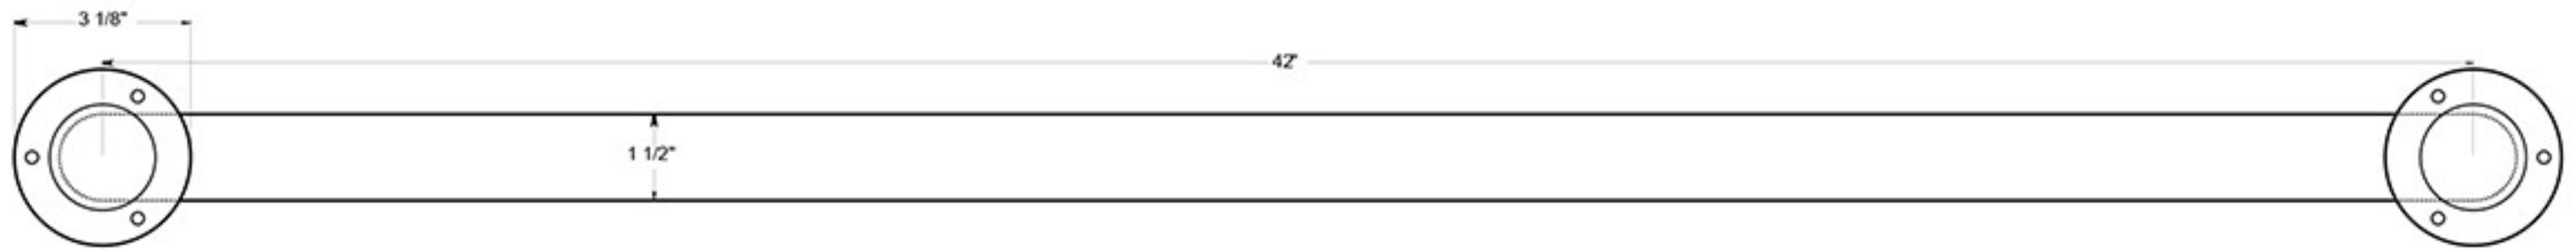

GB42U32D

42" GRAB BAR / STAINLESS STEEL

DRAWING NOT TO SCALE

NOTE: Deltana reserves the right to constantly improve its products and is not responsible for differences between the product in-hand and the specifications contained in this drawing. We do not recommend to pre-drill holes or pre-cut woods or metals based on the drawing information if the veracity of the specifications has not been proven by the live product.