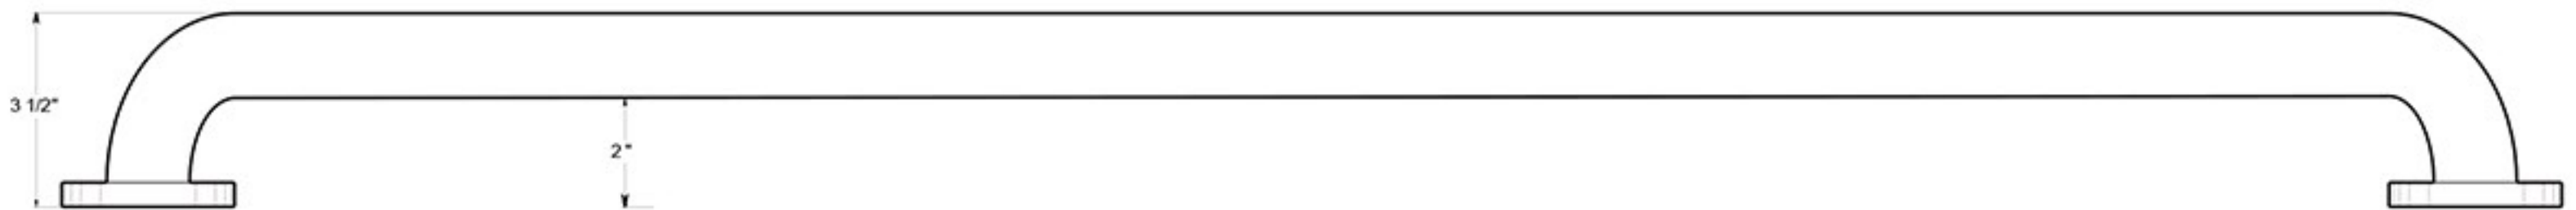

GB42U32D

42" GRAB BAR / STAINLESS STEEL

DRAWING NOT TO SCALE

NOTE: Deltana reserves the right to constantly improve its products and is not responsible for differences between the product in-hand and the specifications contained in this drawing. We do not recommend to pre-drill holes or pre-cut woods or metals based on the drawing information if the veracity of the specifications has not been proven by the live product.