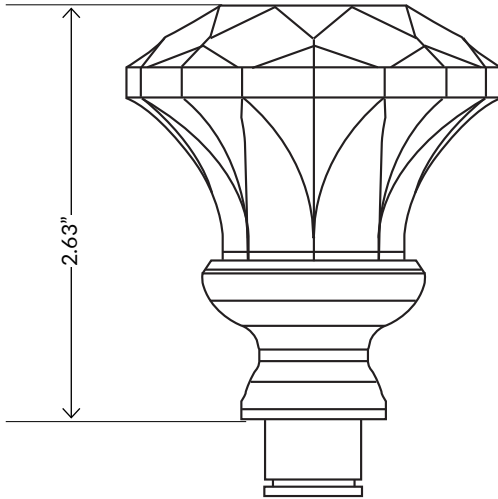

Brilliant Crystal Knob

Brilliant Crystal Knob in Polished Nickel

TECHNICAL SPECIFICATIONS

Collection:	Crystal
Dimensions:	2.40" Dia.
Projection:	2.63"
Material:	Lead-free Crystal on Solid Forged Brass Base