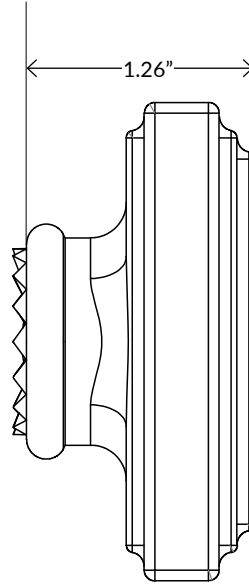

Carré Crystal Knob

Carré Crystal Knob in Satin Brass

TECHNICAL SPECIFICATIONS

Collection:	Carré
Dimensions:	1.65" W x 2.63" H
Projection:	1.26"
Material:	Lead-free Crystal on Solid Forged Brass Base

AVAILABLE FINISHES