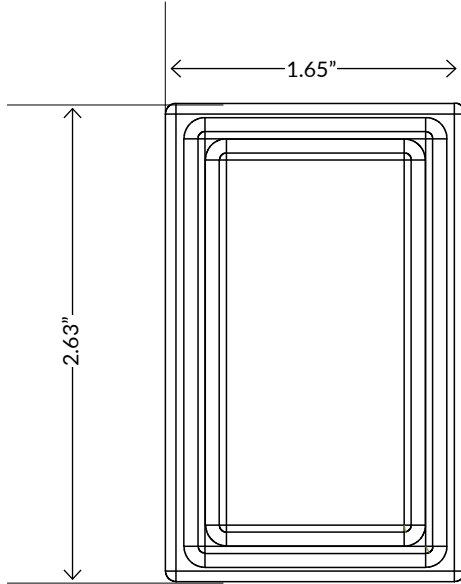

Carré Crystal Knob

Carré Crystal Knob in Satin Brass

TECHNICAL SPECIFICATIONS

Collection:	Carré
Dimensions:	1.65" W x 2.63" H
Projection:	1.26"
Material:	Lead-free Crystal on Solid Forged Brass Base

AVAILABLE FINISHES