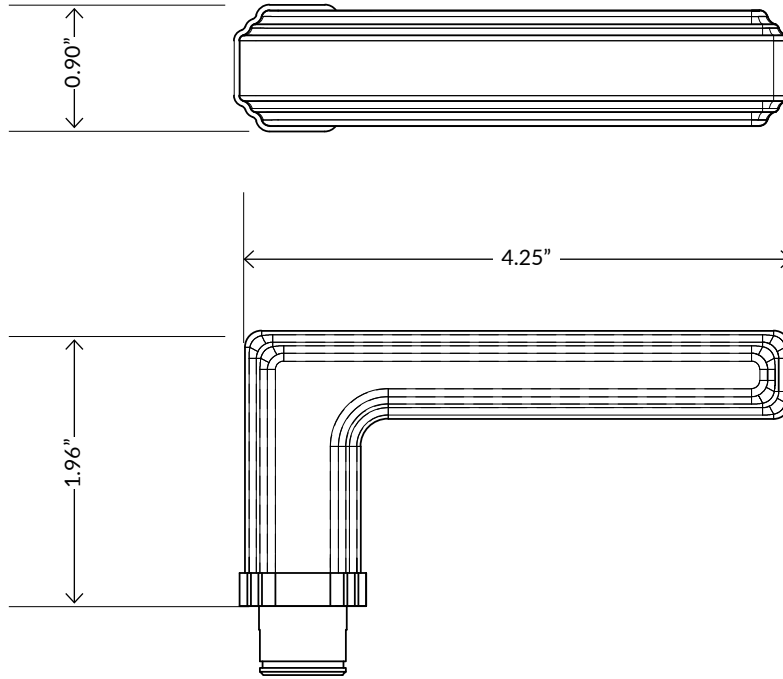

Carré Lever

TECHNICAL SPECIFICATIONS

Collection:	Carré
Dimensions:	4.25" W x 0.90" H
Projection:	1.96"
Material:	Solid Forged Brass

Carré Lever in Polished Nickel

AVAILABLE FINISHES

ANTIQUE
PEWTER

BRIGHT
CHROME