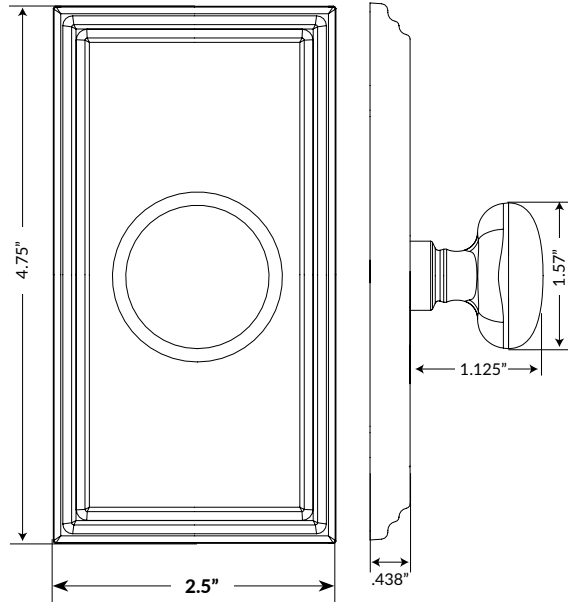

Carré Deadbolt

Carré Single Cylinder Deadbolt
in Vintage Brass

TECHNICAL SPECIFICATIONS

Collection:	Carré
Dimensions:	2.5" W x 4.75" H
Plate Thickness:	0.438"
Thumbturn Projection:	1.125"
Material:	Solid Forged Brass