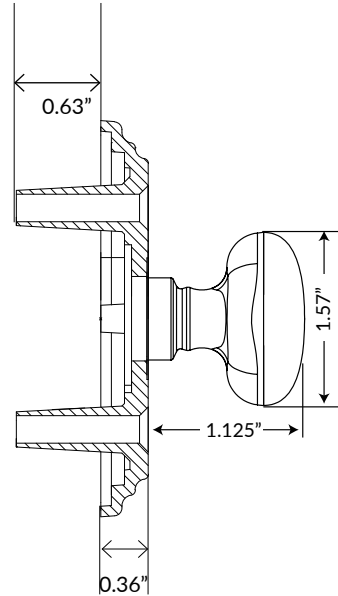

Carré Square Rosette Deadbolt

TECHNICAL SPECIFICATIONS

Collection:	Carré
Dimensions:	2.5" W x 2.95" H
Plate Thickness:	0.36"
Thumbturn Projection:	1.125"
Material:	Solid Forged Brass

Carré Square Rosette Single Cylinder Deadbolt
in Vintage Brass