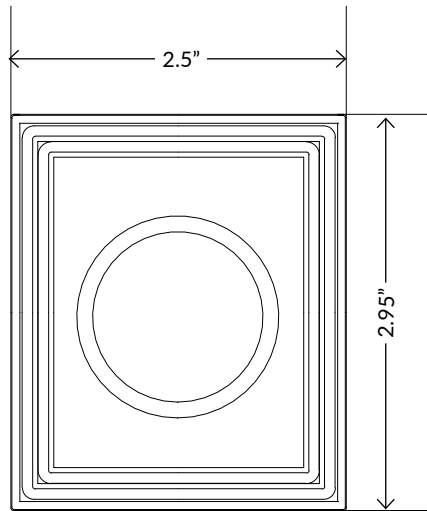

Carré Square Rosette Deadbolt

TECHNICAL SPECIFICATIONS

Collection:	Carré
Dimensions:	2.5" W x 2.95" H
Plate Thickness:	0.36"
Thumbturn Projection:	1.125"
Material:	Solid Forged Brass

Carré Square Rosette Single Cylinder Deadbolt
in Vintage Brass