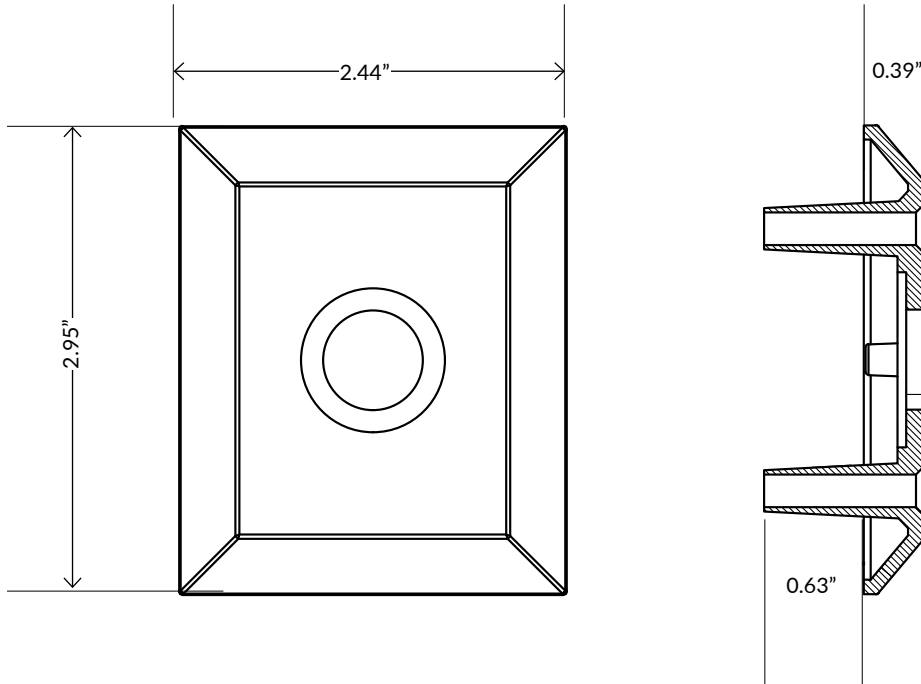

Fifth Avenue Rosette

Fifth Avenue Rosette in Satin Brass

TECHNICAL SPECIFICATIONS

Collection:	Fifth Avenue
Dimensions:	2.44" W x 2.95" H
Projection:	0.39"
Material:	Solid Forged Brass

AVAILABLE FINISHES

ANTIQUE
PEWTER