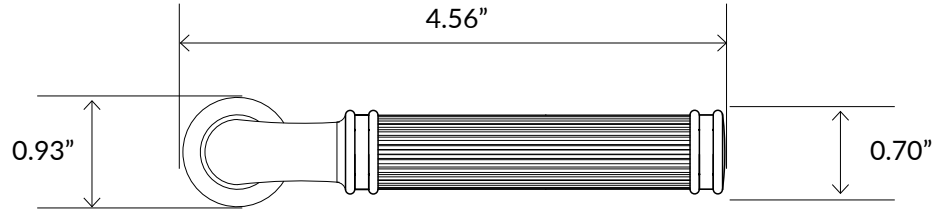

Soleil Lever

Soleil Lever in Polished Nickel

TECHNICAL SPECIFICATIONS

Collection:	Soleil
Dimensions:	4.56" W x 0.93" H
Projection:	2.125"
Material:	Solid Forged Brass

AVAILABLE FINISHES

ANTIQUE PEWTER

BRIGHT CHROME