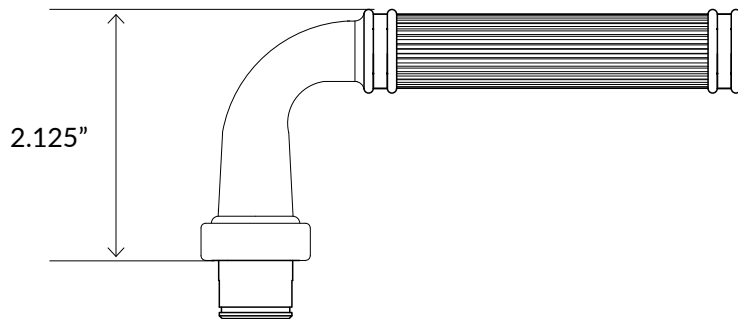

Soleil Lever

Soleil Lever in Polished Nickel

TECHNICAL SPECIFICATIONS

Collection:	Soleil
Dimensions:	4.56" W x 0.93" H
Projection:	2.125"
Material:	Solid Forged Brass

AVAILABLE FINISHES

ANTIQUE PEWTER

BRIGHT CHROME