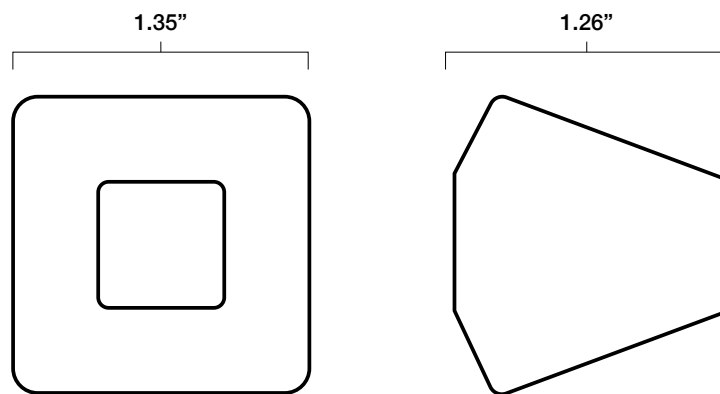

DIAMOND KNOB

Tech Spec

FINISH	SKU	ALSO INCLUDED
Matte Black Polished Nickel Satin Brass Weathered Nickel	D07-MB D07-PN D07-SB D07-WN	(1) 8-32, 1" Phillips head screw (1) 8-32, 1.75" Phillips head breakable screw