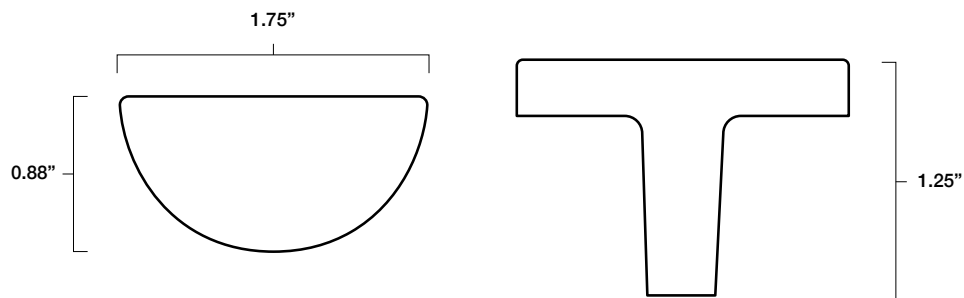

## HALF MOON KNOB

### Tech Spec

FINISH	SKU	ALSO INCLUDED
Matte Black Polished Chrome Polished Nickel Satin Brass Satin Nickel	HM19-MB HM19-PC HM19-PN HM19-SB HM19-SN	(1) 8-32, 1" Phillips head screw (1) 8-32, 1.75" Phillips head breakable screw