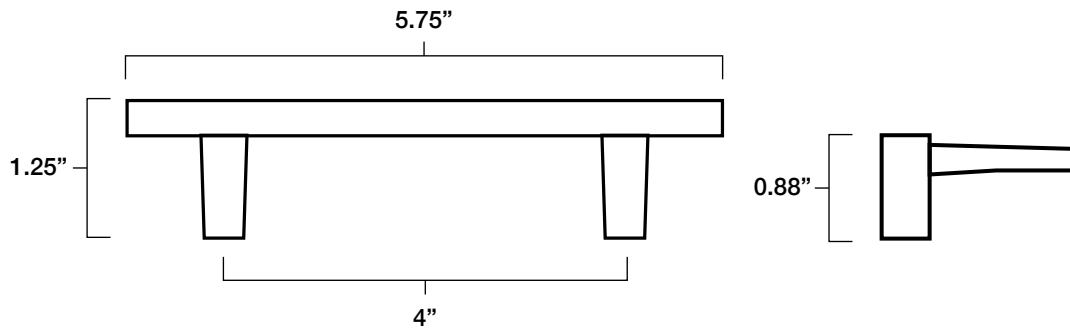

HALF MOON 4" CABINET PULL

Tech Spec

FINISH	SKU	ALSO INCLUDED
Matte Black Polished Chrome Polished Nickel Satin Brass Satin Nickel	HM550-MB HM550-PC HM550-PN HM550-SB HM550-SN	(2) 8-32, 1" Phillips head screws (2) 8-32, 1.75" Phillips head breakable screws