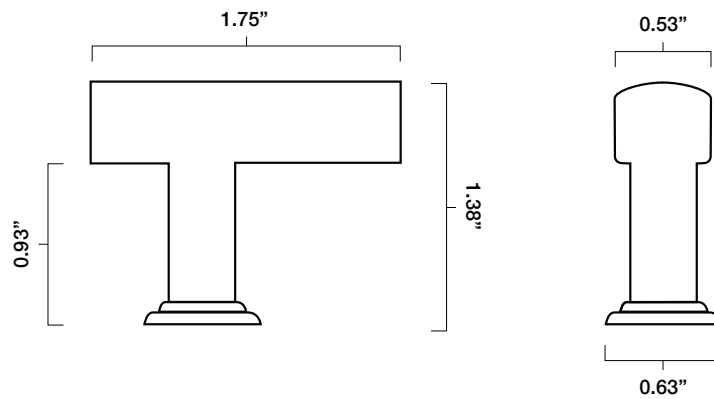

MOD T-KNOB

Tech Spec

FINISH	SKU	ALSO INCLUDED
Matte Black & Satin Brass	M30-BSB	(1) 8-32, 1" Phillips head screw
Polished Chrome & Satin Brass	M30-CSB	(1) 8-32, 1.75" Phillips head
Satin Brass	M30-SB	breakable screw
Weathered Nickel & Matte Black	M30-WMB	