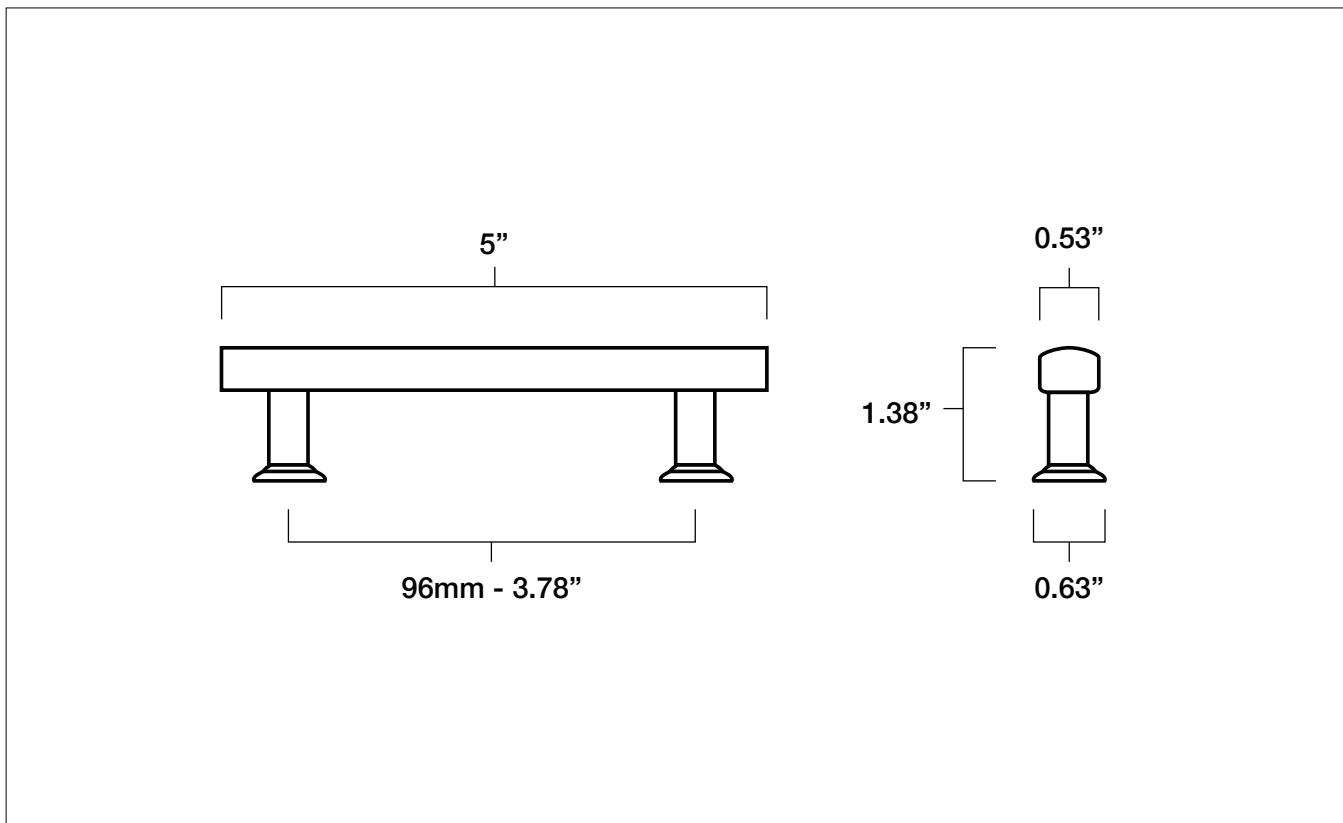

### MOD 96MM CABINET PULL

#### Tech Spec

FINISH	SKU	ALSO INCLUDED
Matte Black & Satin Brass	M564-BSB	(2) 8-32, 1" Phillips head screws (2) 8-32, 1.75" Phillips head breakable screws
Polished Chrome & Satin Brass	M564-CSB	
Satin Brass	M564-SB	
Weathered Nickel & Matte Black	M564-WMB	