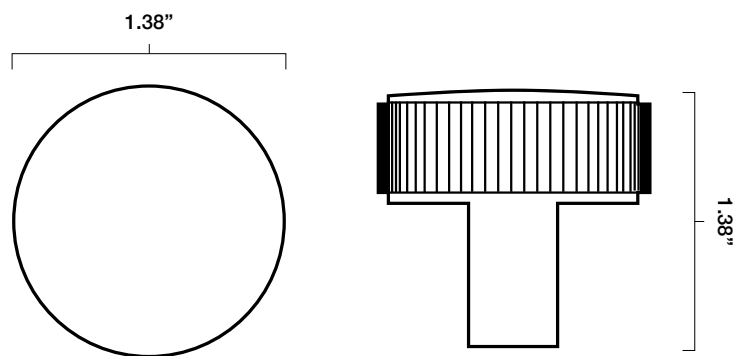

RIBBED KNOB

Tech Spec

FINISH	SKU	ALSO INCLUDED
Matte Black Polished Nickel Satin Brass Satin Nickel Weathered Nickel	RO4-MB RO4-PN RO4-SB RO4-SN RO4-WN	(1) 8-32, 1" Phillips head screw (1) 8-32, 1.75" Phillips head breakable screw