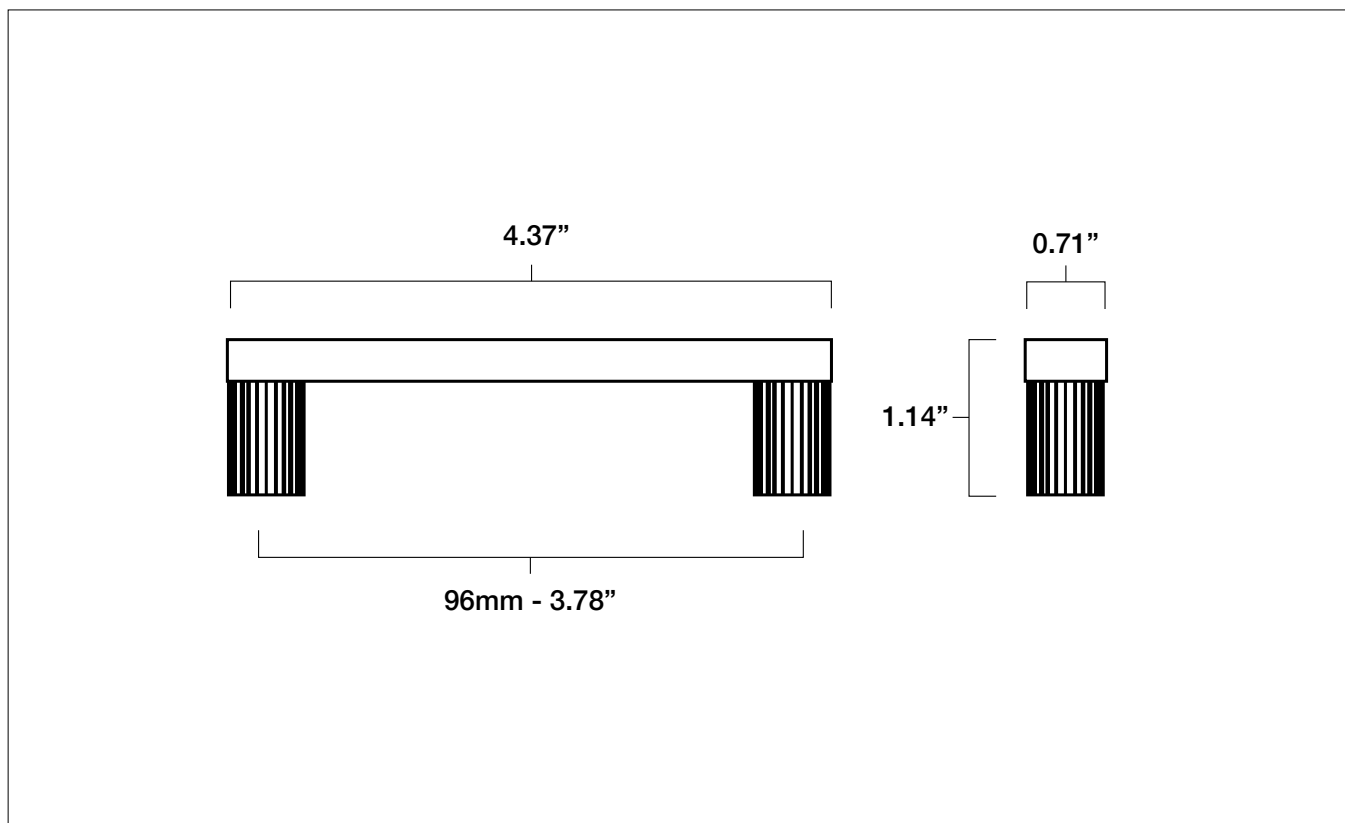

## RIBBED 96MM CABINET PULL

### Tech Spec

FINISH	SKU	ALSO INCLUDED
Matte Black	R508-MB	(2) 8-32, 1" Phillips head screws
Polished Nickel	R508-PN	(2) 8-32, 1.75" Phillips head breakable screws
Satin Brass	R508-SB	
Satin Nickel	R508-SN	
Weathered Nickel	R508-WN	