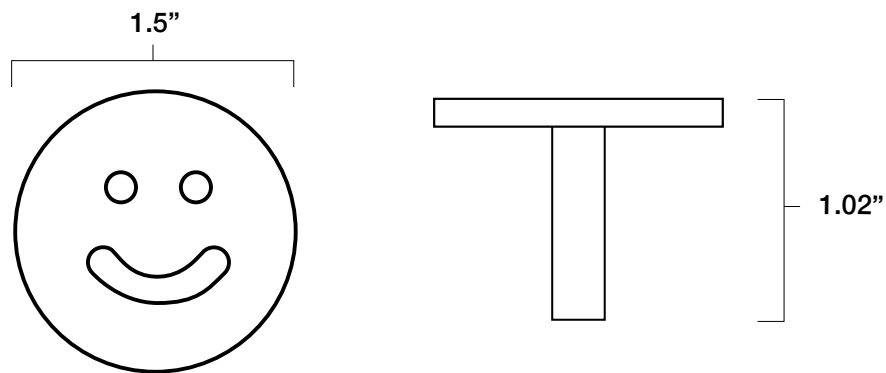

**SMILEY KNOB**

Tech Spec

FINISH	SKU	ALSO INCLUDED
Matte Black Satin Brass Satin Nickel	SM25-MB SM25-SB SM25-SN	(1) 8-32, 1" Phillips head screw (1) 8-32, 1.75" Phillips head breakable screw

**CARE INSTRUCTIONS:**