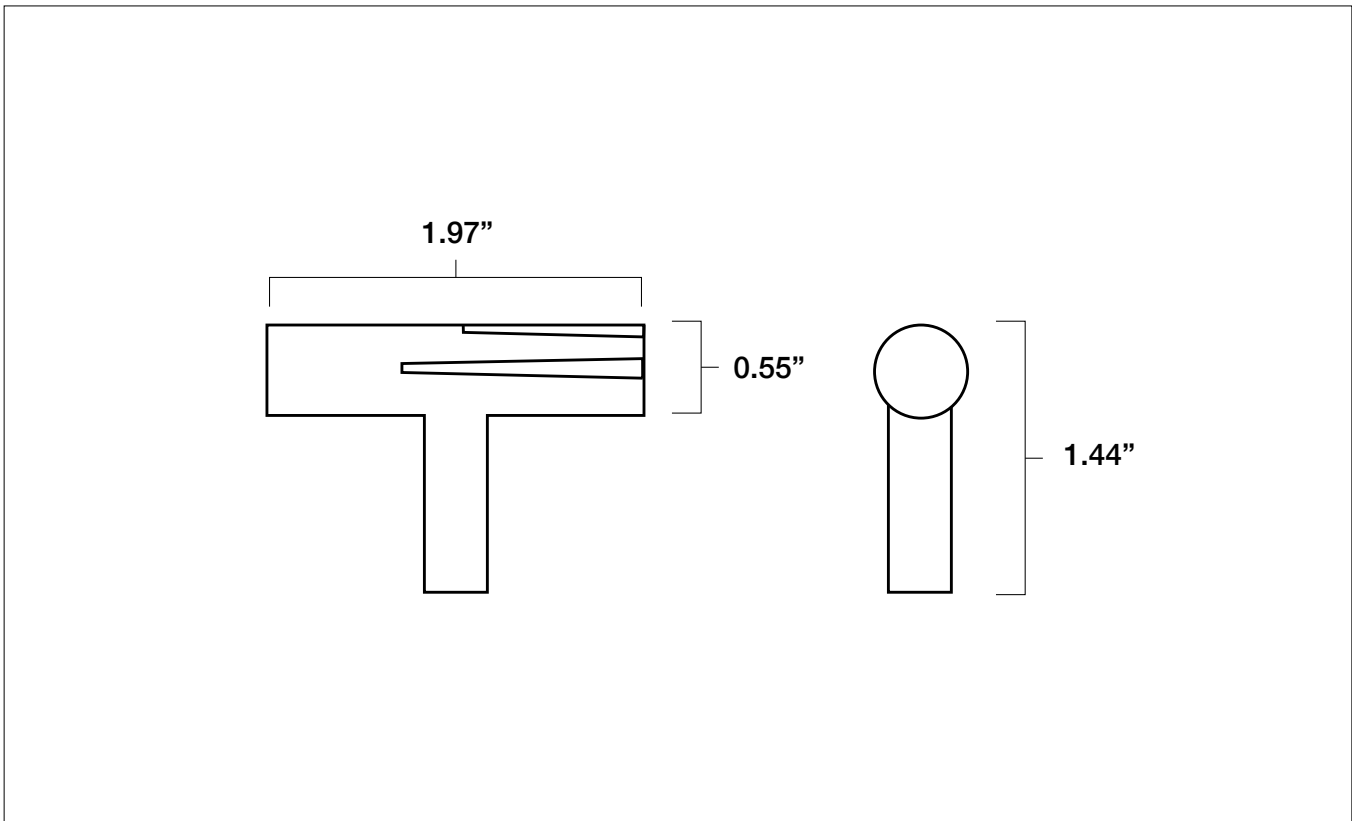

SUNBURST T-KNOB

Tech Spec

FINISH	SKU	ALSO INCLUDED
Polished Nickel	SU14-PN	(1) 8-32, 1" Phillips head screw
Satin Brass	SU14-SB	(1) 8-32, 1.75" Phillips head
Satin Nickel	SU14-SN	breakable screw
Venetian Bronze	SU14-VB	