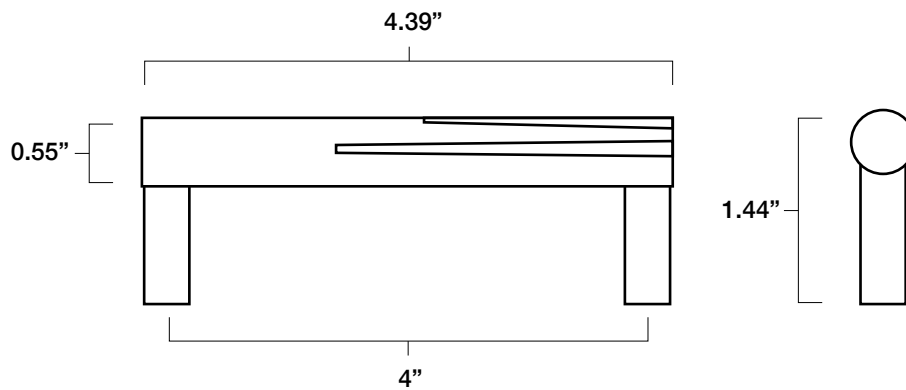

SUNBURST 4" CABINET PULL

Tech Spec

FINISH	SKU	ALSO INCLUDED
Polished Nickel Satin Brass Satin Nickel Venetian Bronze	SU536-PN SU536-SB SU536-SN SU536-VB	(2) 8-32, 1" Phillips head screws (2) 8-32, 1.75" Phillips head breakable screws