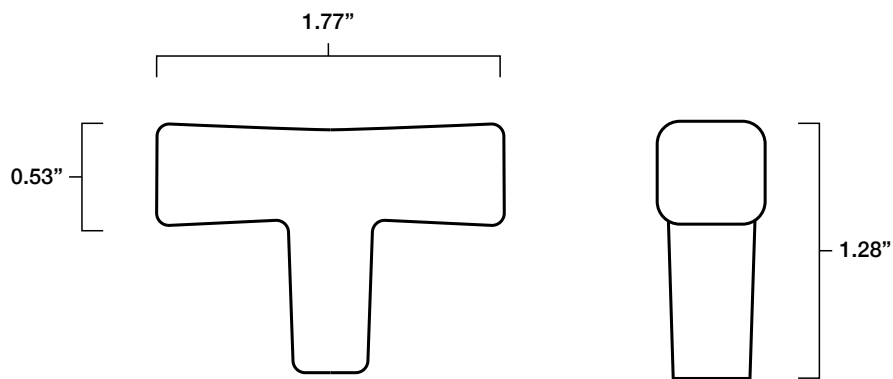

TWIST KNOB

Tech Spec

FINISH	SKU	ALSO INCLUDED
Matte Black Polished Chrome Polished Nickel Satin Brass Satin Nickel	TW16-MB TW16-PC TW16-PN TW16-SB TW16-SN	(1) 8-32, 1" Phillips head screw (1) 8-32, 1.75" Phillips head breakable screw