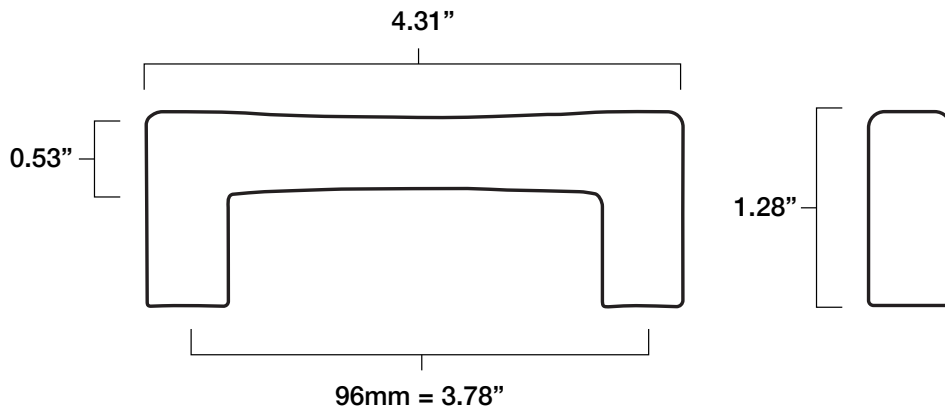

**TWIST 96MM CABINET PULL**

Tech Spec

FINISH	SKU	ALSO INCLUDED
Matte Black Polished Chrome Polished Nickel Satin Brass Satin Nickel	TW543-MB TW543-PC TW543-PN TW543-SB TW543-SN	(2) 8-32, 1" Phillips head screws (2) 8-32, 1.75" Phillips head breakable screws