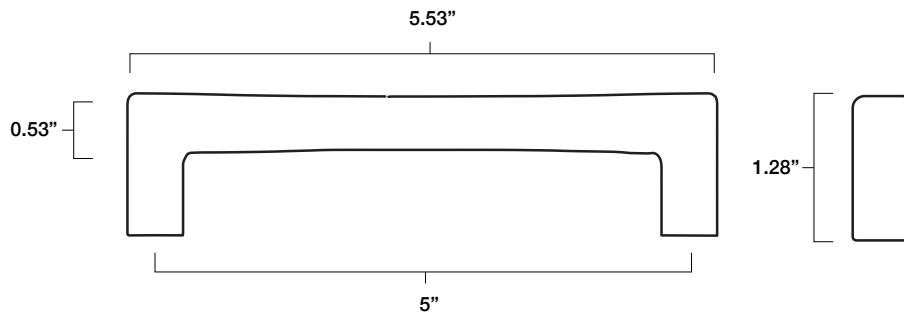

## TWIST 5" CABINET PULL

### Tech Spec

FINISH	SKU	ALSO INCLUDED
Matte Black Polished Chrome Polished Nickel Satin Brass Satin Nickel	TW544-MB TW544-PC TW544-PN TW544-SB TW544-SN	(2) 8-32, 1" Phillips head screws (2) 8-32, 1.75" Phillips head breakable screws