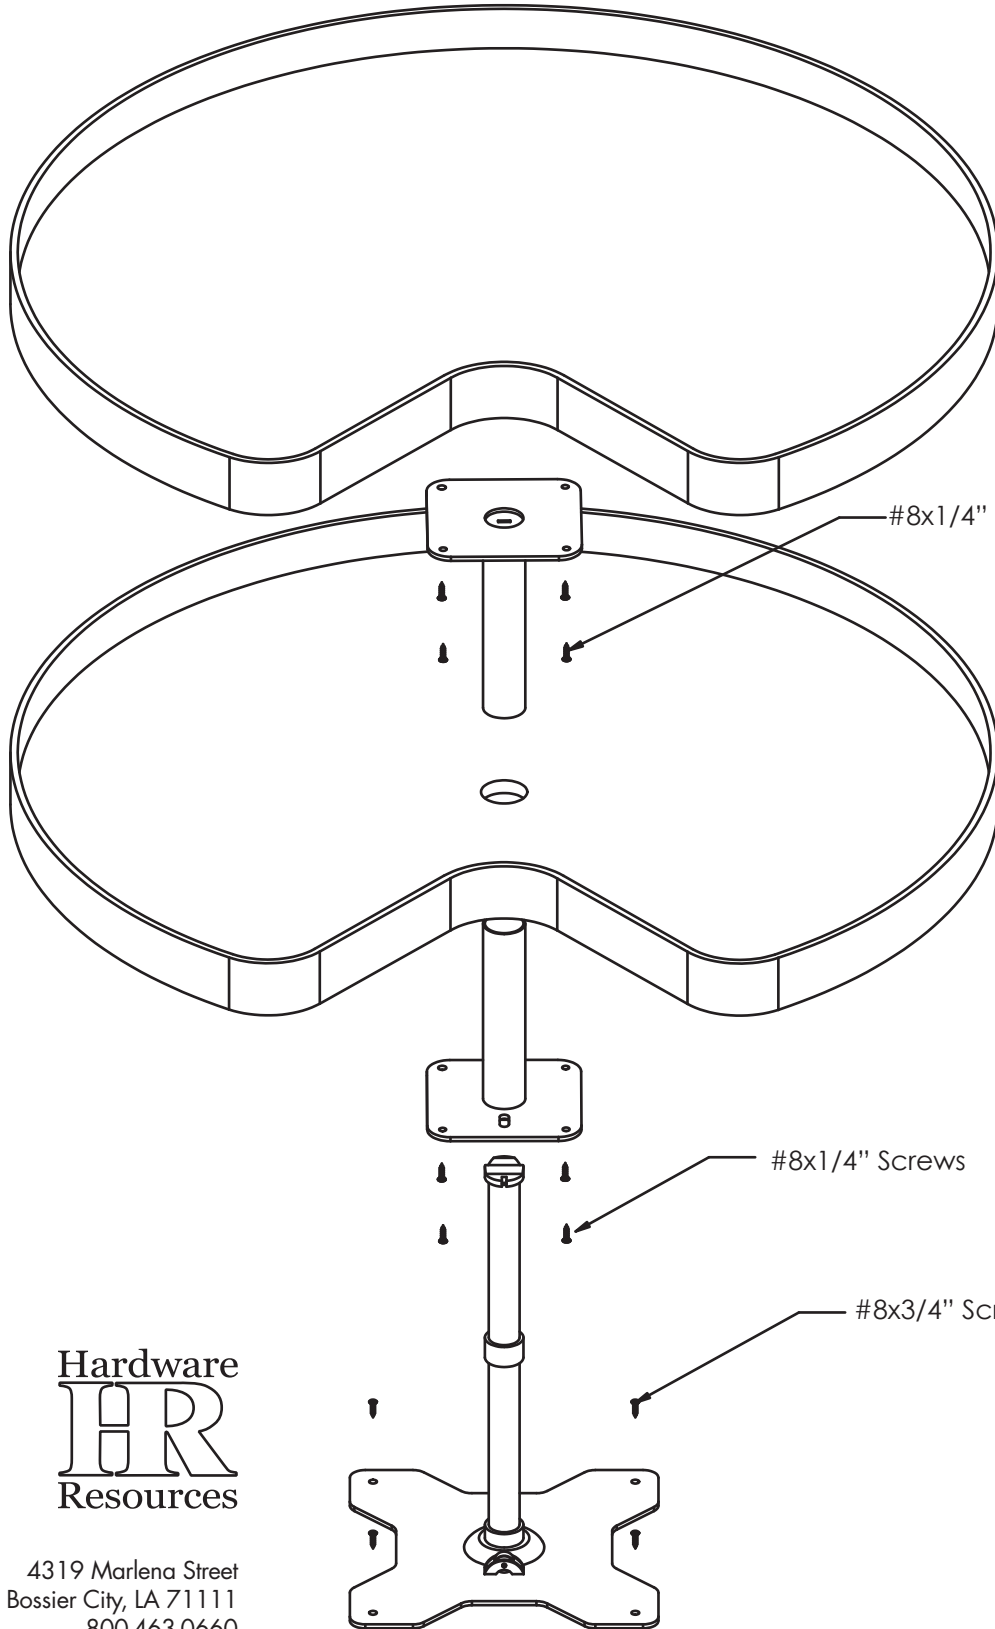

INSTALLATION DIAGRAM for LSP2

Correct Positioning
for Assembly:

Notch in
Front

#8x1/4" Screws

#8x1/4" Screws

#8x3/4" Screws

Hardware
HR
Resources

4319 Marlena Street
Bossier City, LA 71111
800-463-0660
Fax: 318-742-9513