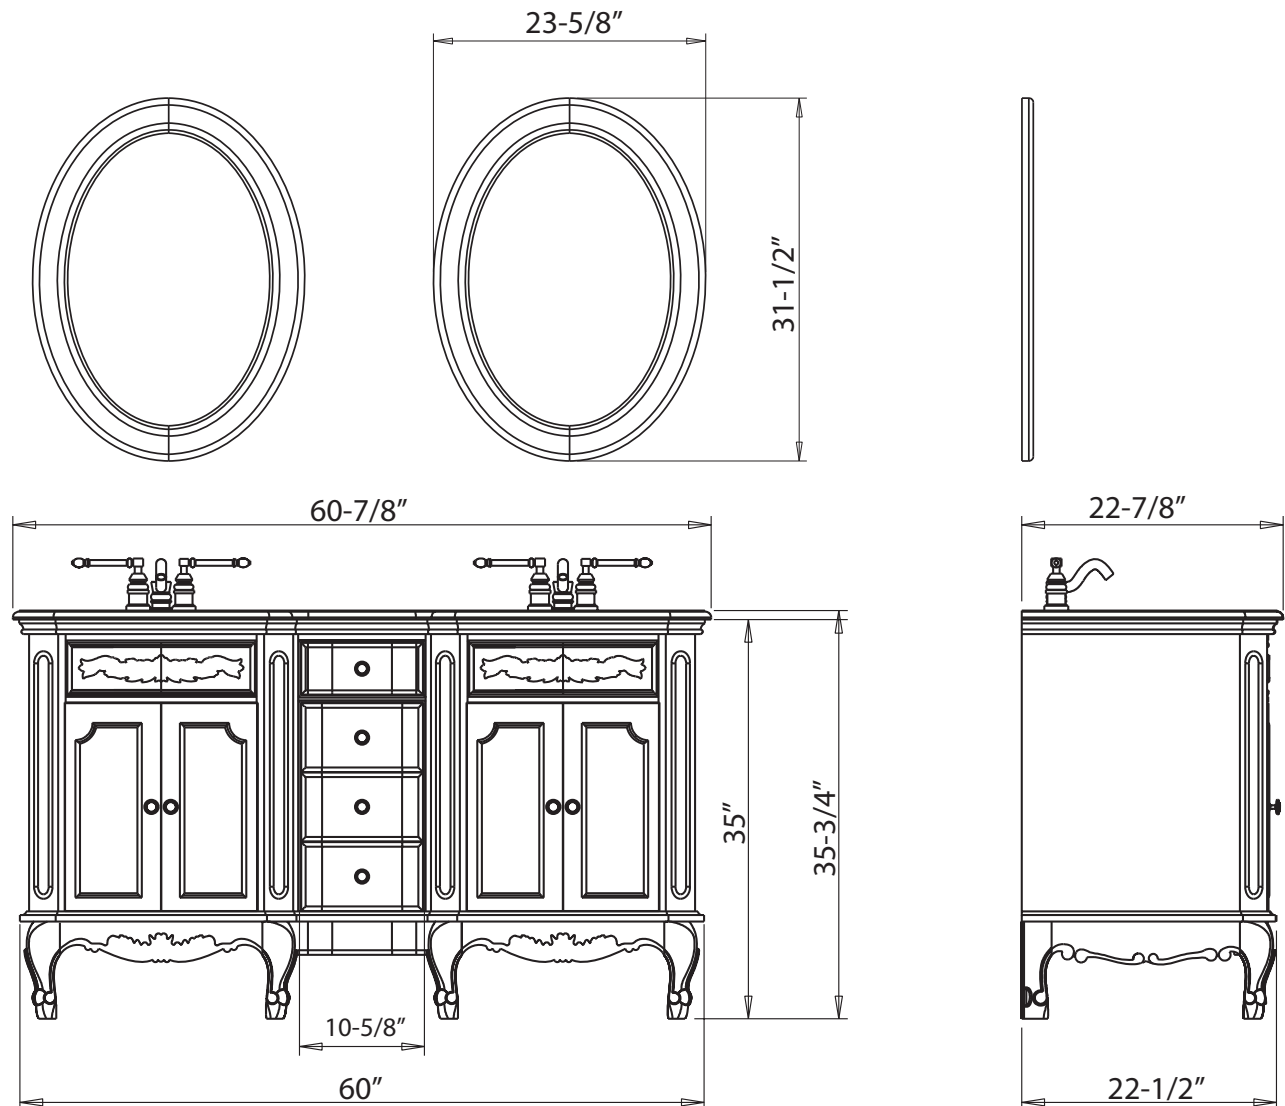

# bath ELEMENTS

VAN061D-60

VAN062D-60

**Vanity: 60" x 22-1/2" x 35"**

Materials: birch solids and veneers

**Top: 60-7/8" x 22-7/8" x 2cm**

**\*Top and bowl are preinstalled**

Material: 2cm black granite

Bowl holes cut for 15" x 12" white bowl

Faucet holes cut for 4" centerset

2cm backsplash included

**Mirror: 23-5/8" x 31-1/2"**

Beveled glass

[www.bath-elements.com](http://www.bath-elements.com)

Manufactured by Hardware Resources • [www.hardwareresources.com](http://www.hardwareresources.com)