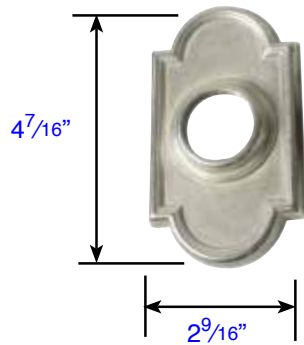

**Door Thickness Specifications:**

- Standard Door Thickness: 1<sup>1</sup>/<sub>4</sub>" - 2<sup>1</sup>/<sub>16</sub>"
- Extended Door Thickness Range: 2<sup>1</sup>/<sub>16</sub>" - 2<sup>3</sup>/<sub>4</sub>"

- \* Specify Door Thickness when ordering
- \* Extension Kit not available separately

3/4" Thickness

4 1/2"

3/4" Thickness