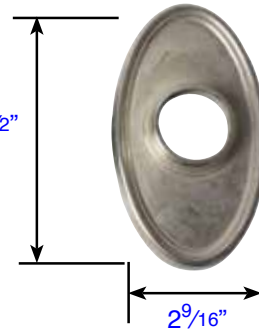

**Door Thickness Specifications:**

- Standard Door Thickness: 1<sup>1</sup>/<sub>4</sub>" - 2<sup>1</sup>/<sub>16</sub>"
- Extended Door Thickness Range: 2<sup>1</sup>/<sub>16</sub>" - 2<sup>3</sup>/<sub>4</sub>"

- \* Specify Door Thickness when ordering
- \* Extension Kit not available separately

3/4" Thickness

4 1/2"

3/4" Thickness