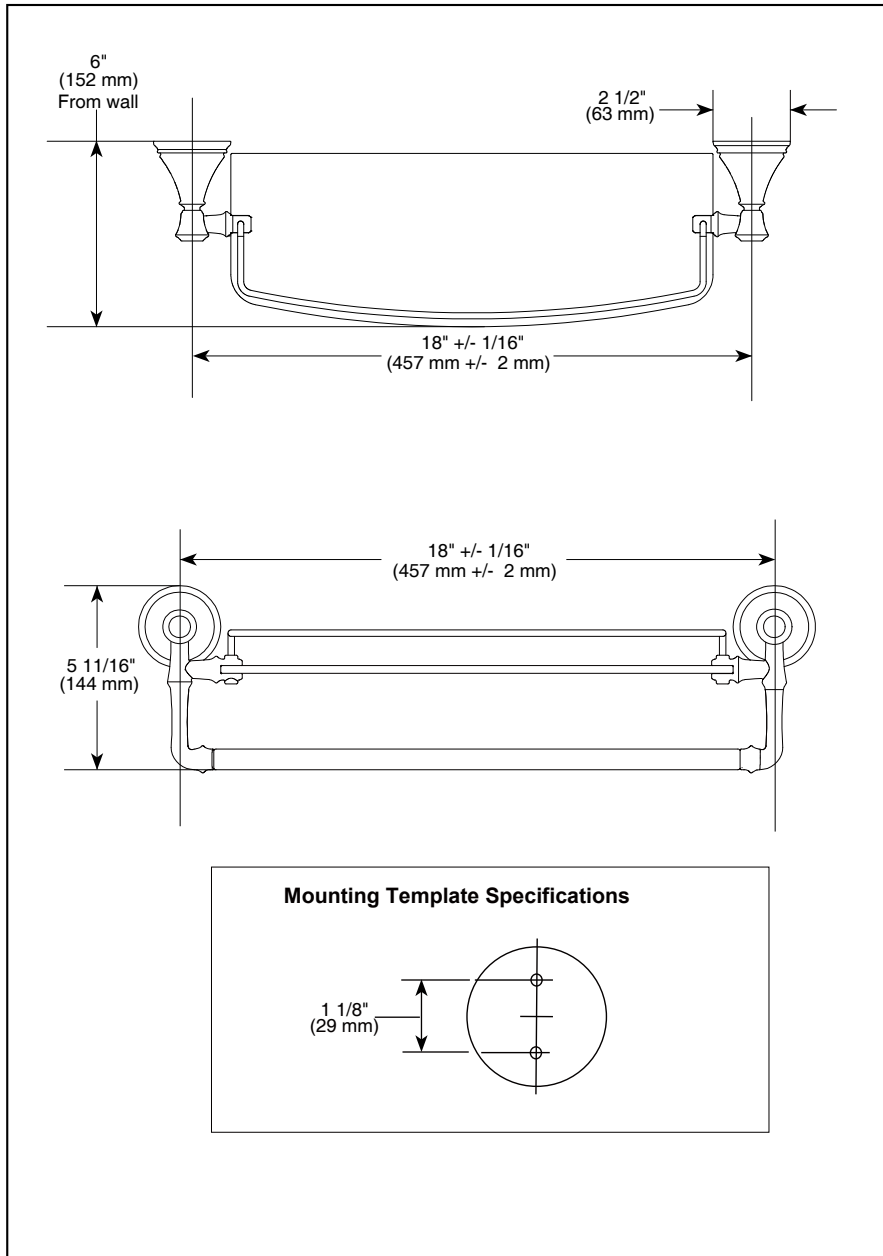

ACCESSORIES

- Cassidy™ Bath Collection
- 18" Glass Shelf with Removable Bar

Submitted Model No.: _____

Specific Features: _____

STANDARD SPECIFICATIONS:

- Wood blocking is preferable behind all wall surfaces. If wood blocking is not available, the following fasteners are suggested: Tile/Masonry-Plastic Anchors, Plaster/Drywall-Toggle bolts.
- Mounting hardware and mounting template included with product.
- Include removable bar.