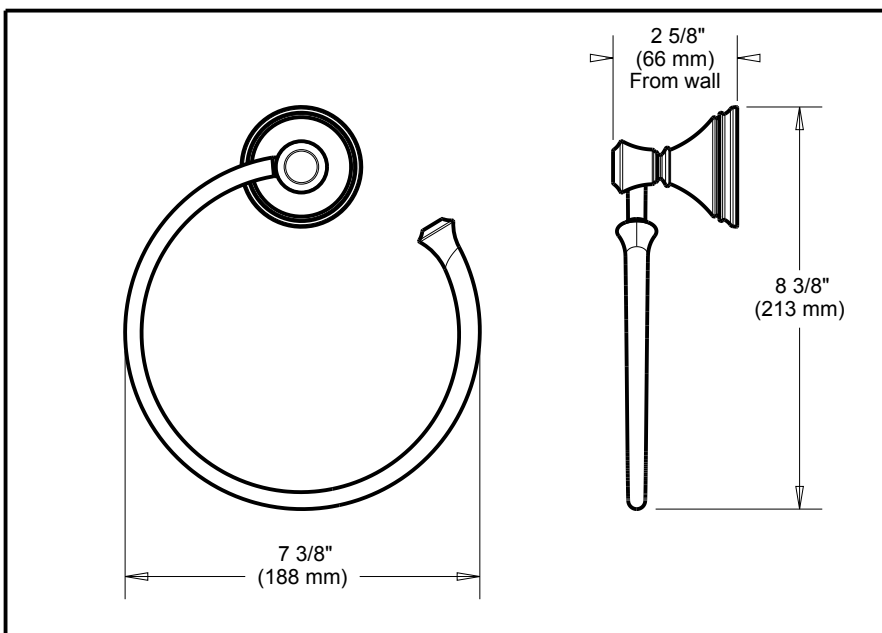

## ACCESSORIES

- Cassidy™ Bath Collection
- Towel Ring

Submitted Model No.: \_\_\_\_\_

Specific Features: \_\_\_\_\_

### STANDARD SPECIFICATIONS:

- Wood blocking is preferable behind all wall surfaces. If wood blocking is not available, the following fasteners are suggested: Tile/Masonry-Plastic or lead Anchors Plaster/drywall-Toggle bolts.
- Mounting hardware and mounting template included with product.