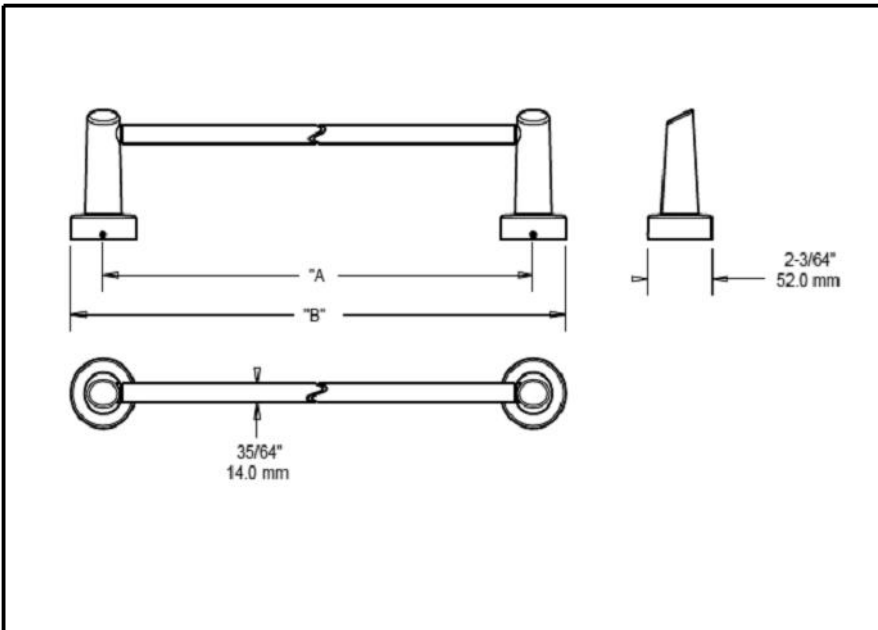

DELTA[®]

ACCESSORIES

- Compel™ Bath collection
- Towel Bar

Submitted Model No.: _____

Specific Features: _____

STANDARD SPECIFICATIONS:

- Wood blocking is preferable behind all wall surfaces. If wood blocking is not available, the following fasteners are suggested: Tile/Masonry-Plastic or lead Anchors Plaster/drywall-Toggle bolts.
- Mounting hardware and mounting template included with product.