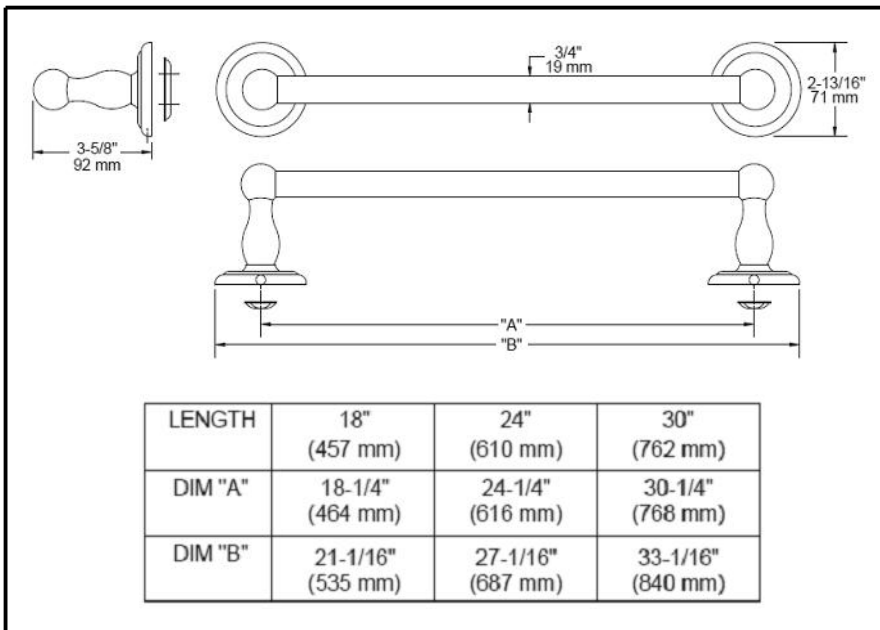

ACCESSORIES

- Jamestown™ Bath collection
- Towel Bar

Submitted Model No.: _____

Specific Features: _____

STANDARD SPECIFICATIONS:

- Wood blocking is preferable behind all wall surfaces. If wood blocking is not available, the following fasteners are suggested: Tile/Masonry-Plastic or lead Anchors Plaster/drywall-Toggle bolts.
- Mounting hardware and mounting template included with product.