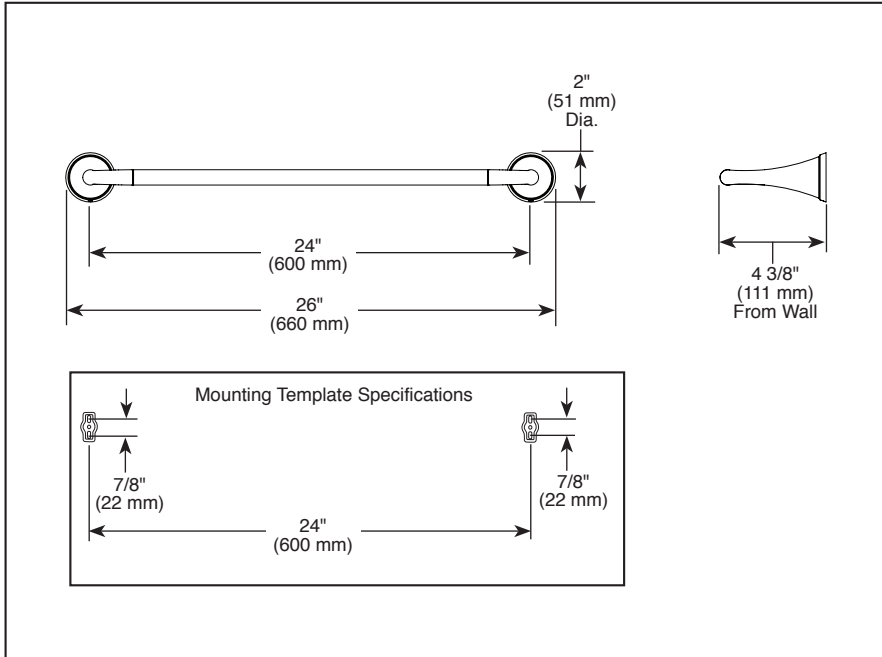

▲ Designate Proper Finish Suffix