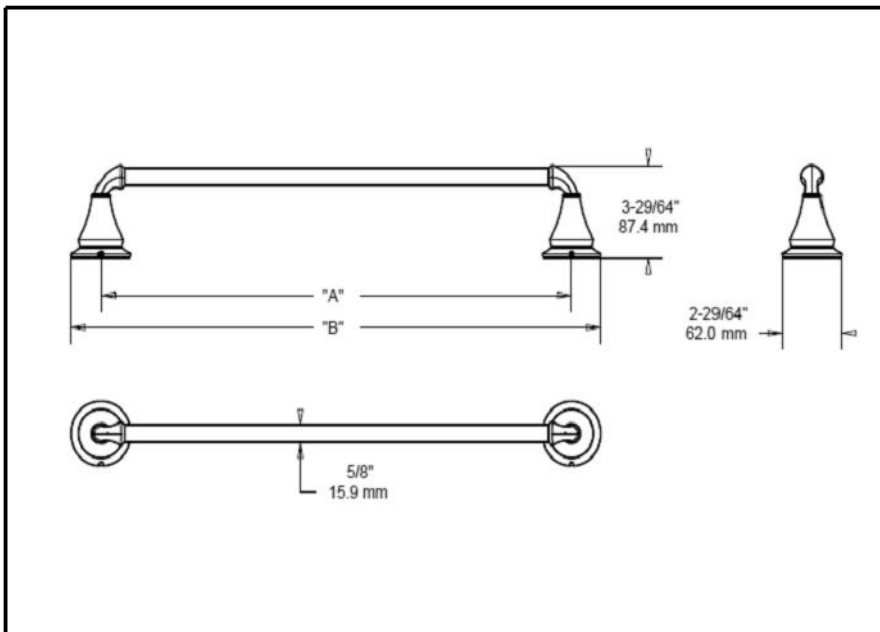

DELTA[®]

ACCESSORIES

- Linden™ Bath collection
- Towel Bar

Submitted Model No.: _____

Specific Features: _____

STANDARD SPECIFICATIONS:

- Wood blocking is preferable behind all wall surfaces. If wood blocking is not available, the following fasteners are suggested: Tile/Masonry-Plastic or lead Anchors Plaster/drywall-Toggle bolts.
- Mounting hardware and mounting template included with product.

LENGTH	18" 457.2 mm	24" 609.6 mm
DIM "A"	19-7/16" 493.6 mm	25-7/16" 646.0 mm
DIM "B"	21-57/64" 555.8 mm	27-57/64" 708.2 mm

Delta reserves the right (1) to make changes in specifications and materials, and (2) to change or discontinue models, both without notice or obligation. Dimensions are for reference only. See current full-line price book or www.deltafaucet.com for finish options and product availability.