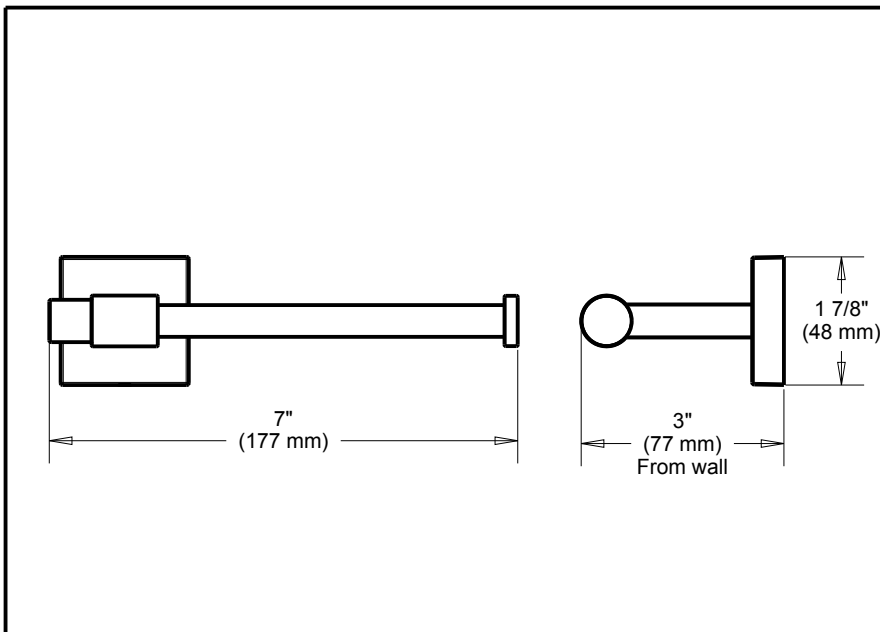

## ACCESSORIES

- Maxted™ Bath Collection
- Single Arm TPH

Submitted Model No.: \_\_\_\_\_

Specific Features: \_\_\_\_\_

### STANDARD SPECIFICATIONS:

- Wood blocking is preferable behind all wall surfaces. If wood blocking is not available, the following fasteners are suggested: Tile/Masonry-Plastic or lead Anchors Plaster/drywall-Toggle bolts.
- Mounting hardware and mounting template included with product.