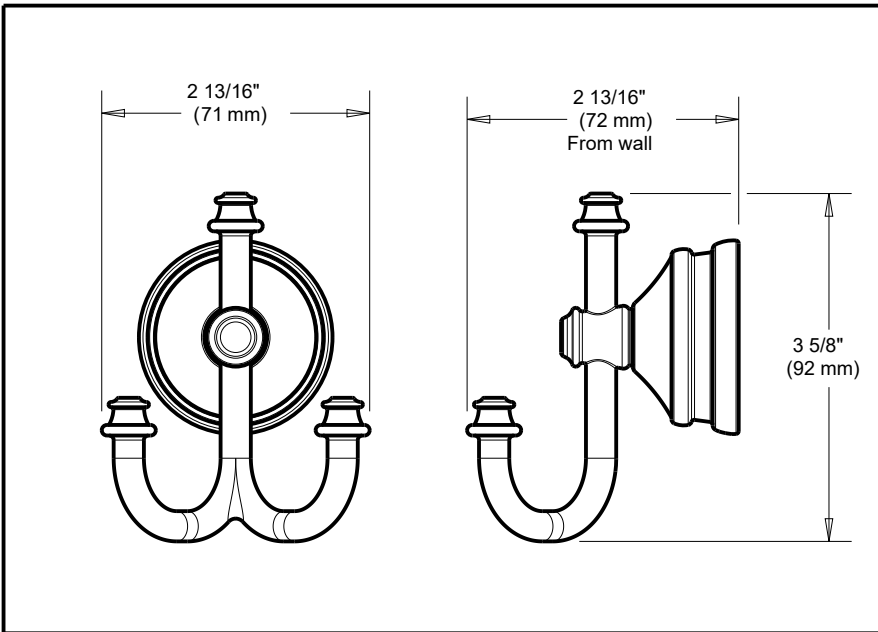

DELTA[®] ACCESSORIES

- Mylan Bath Collection
- Towel Hook

Submitted Model No.: _____

Specific Features: _____

STANDARD SPECIFICATIONS:

- Mounting hardware and mounting template included with product.

Delta reserves the right (1) to make changes in specifications and materials, and (2) to change or discontinue models, both without notice or obligation. Dimensions are for reference only. See current full-line price book or www.deltafaucet.com for finish options and product availability.