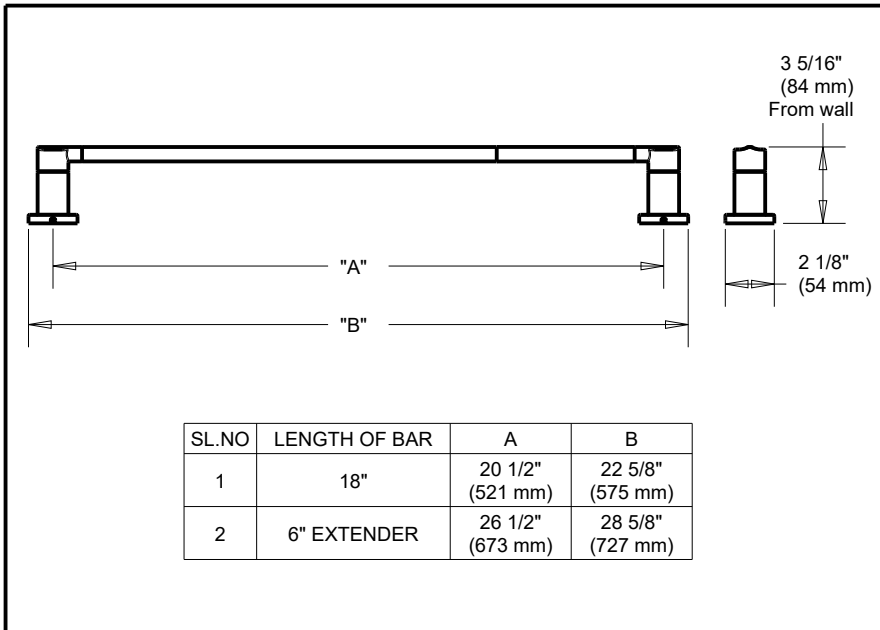

# DELTA<sup>®</sup> ACCESSORIES

- Nicoli Bath Collection
- Towel Bar

Submitted Model No.: \_\_\_\_\_

Specific Features: \_\_\_\_\_

### STANDARD SPECIFICATIONS:

- Mounting hardware and mounting template included with product.