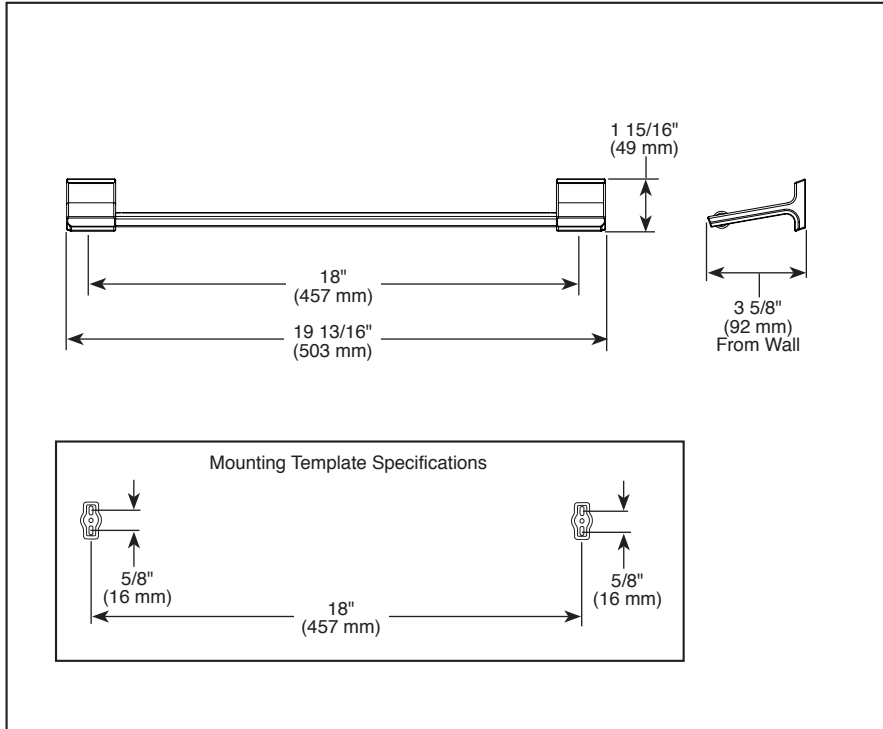

## ACCESSORIES

- Pivotal™ Bath Collection
- 18" Towel Bar

Submitted Model No.: \_\_\_\_\_

Specific Features: \_\_\_\_\_

▲ Designate Proper Finish Suffix

### STANDARD SPECIFICATIONS:

- Wood blocking is preferable behind all wall surfaces. If wood blocking is not available, the following fasteners are suggested: Tile/Masonry-Plastic or lead Anchors Plaster/drywall-Toggle bolts.
- Mounting hardware and mounting template included with product.