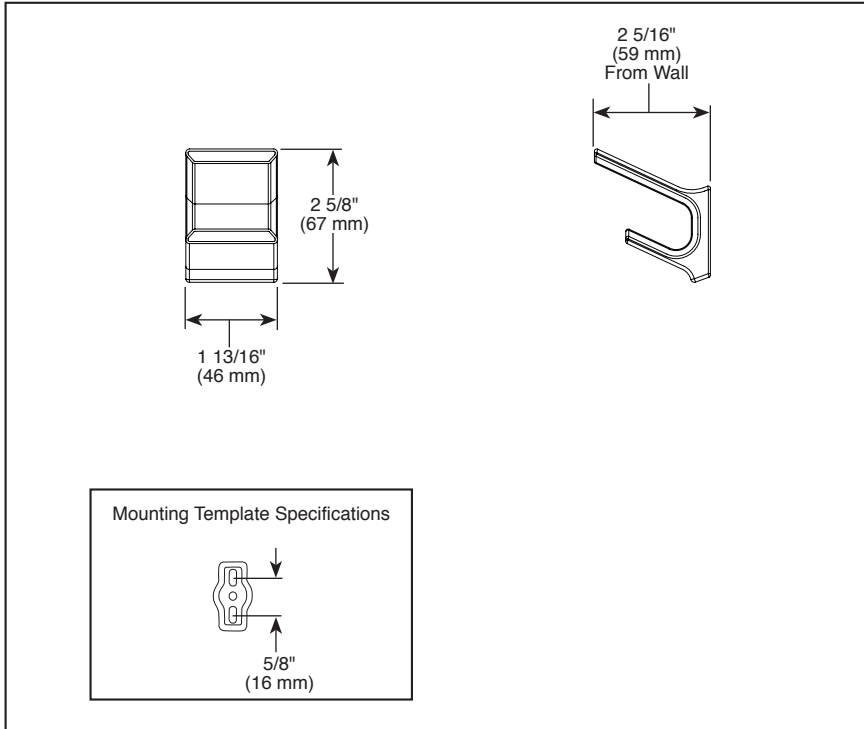

▲ Designate Proper Finish Suffix