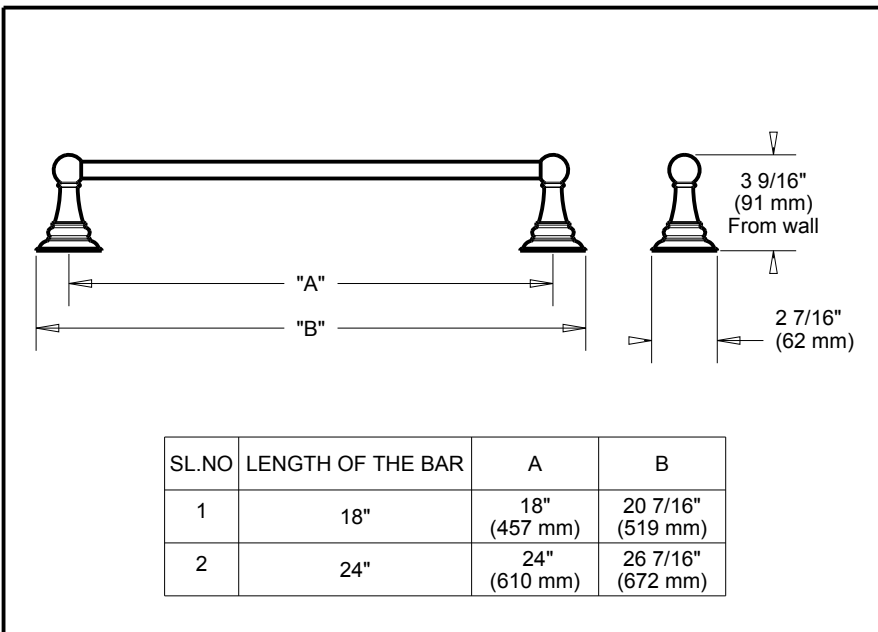

DELTA[®]

ACCESSORIES

- Providence™ Bath Collection
- Towel Bar

Submitted Model No.: _____

Specific Features: _____

STANDARD SPECIFICATIONS:

- Wood blocking is preferable behind all wall surfaces. If wood blocking is not available, the following fasteners are suggested: Tile/Masonry-Plastic or lead Anchors Plaster/drywall-Toggle bolts.
- Mounting hardware and mounting template included with product.