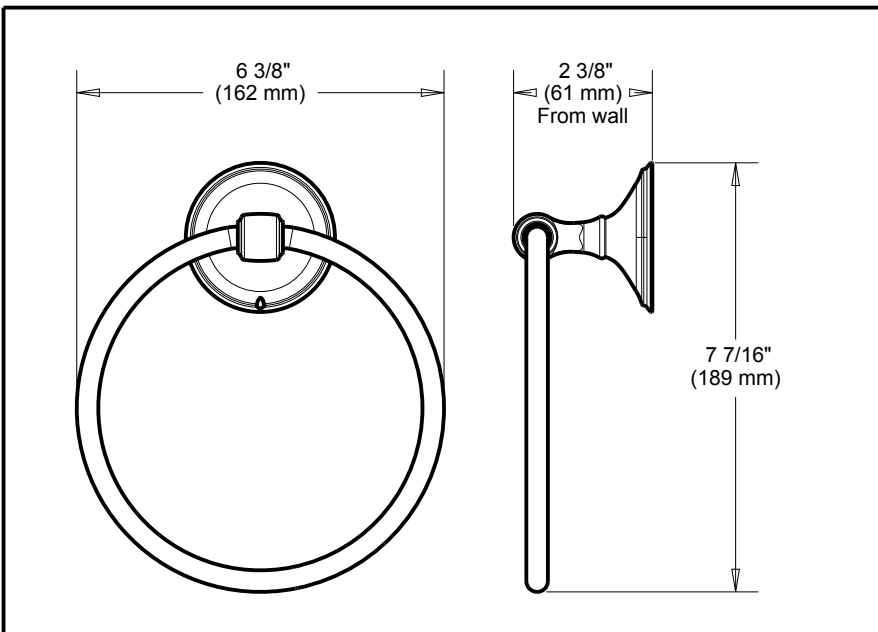

DELTA[®]

ACCESSORIES

- Somerset™ Bath Collection
- Towel Ring

Submitted Model No.: _____

Specific Features: _____

STANDARD SPECIFICATIONS:

- Wood blocking is preferable behind all wall surfaces. If wood blocking is not available, the following fasteners are suggested: Tile/Masonry-Plastic or lead Anchors Plaster/drywall-Toggle bolts.
- Mounting hardware and mounting template included with product.