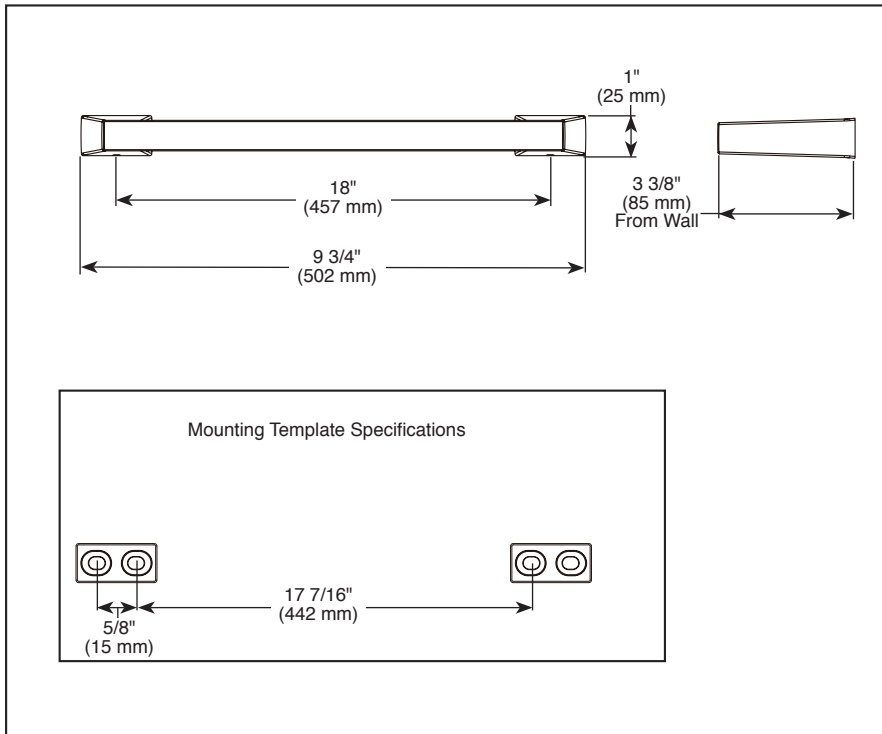

▲ Designate Proper Finish Suffix

Delta reserves the right (1) to make changes in specifications and materials, and (2) to change or discontinue models, both without notice or obligation. Dimensions are for reference only. See current full-line price book or www.deltafaucet.com for finish options and product availability.