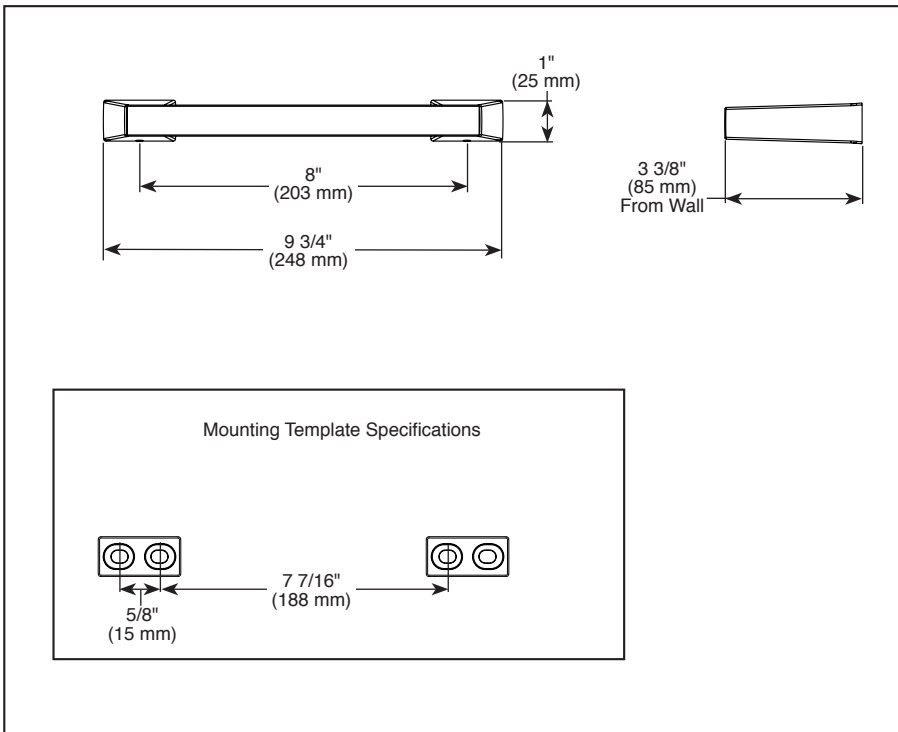

see what Delta can do™

ACCESSORIES

- Trillian™ Bath Collection
- 8" Towel Bar

STANDARD SPECIFICATIONS:

- Wood blocking is preferable behind all wall surfaces. If wood blocking is not available, the following fasteners are suggested: Tile/Masonry-Plastic or lead Anchors Plaster/drywall-Toggle bolts.
- Mounting hardware and mounting template included with product.

Submitted Model No.: _____

Specific Features: _____

▲ Designate Proper Finish Suffix

Delta reserves the right (1) to make changes in specifications and materials, and (2) to change or discontinue models, both without notice or obligation. Dimensions are for reference only. See current full-line price book or www.deltafaucet.com for finish options and product availability.