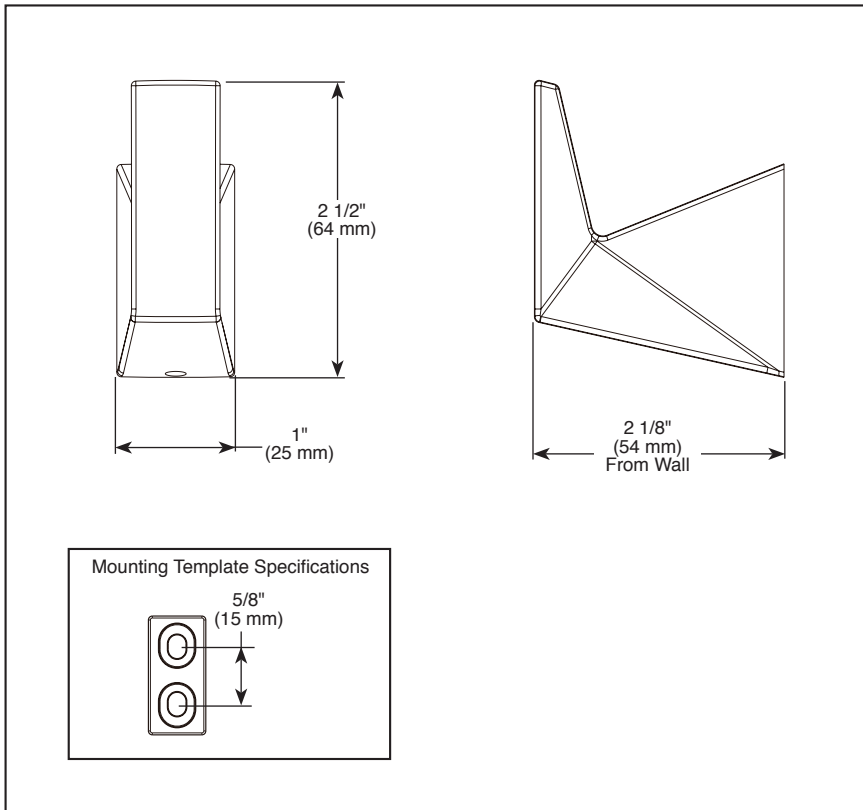

▲ Designate Proper Finish Suffix

Delta reserves the right (1) to make changes in specifications and materials, and (2) to change or discontinue models, both without notice or obligation. Dimensions are for reference only. See current full-line price book or www.deltafaucet.com for finish options and product availability.