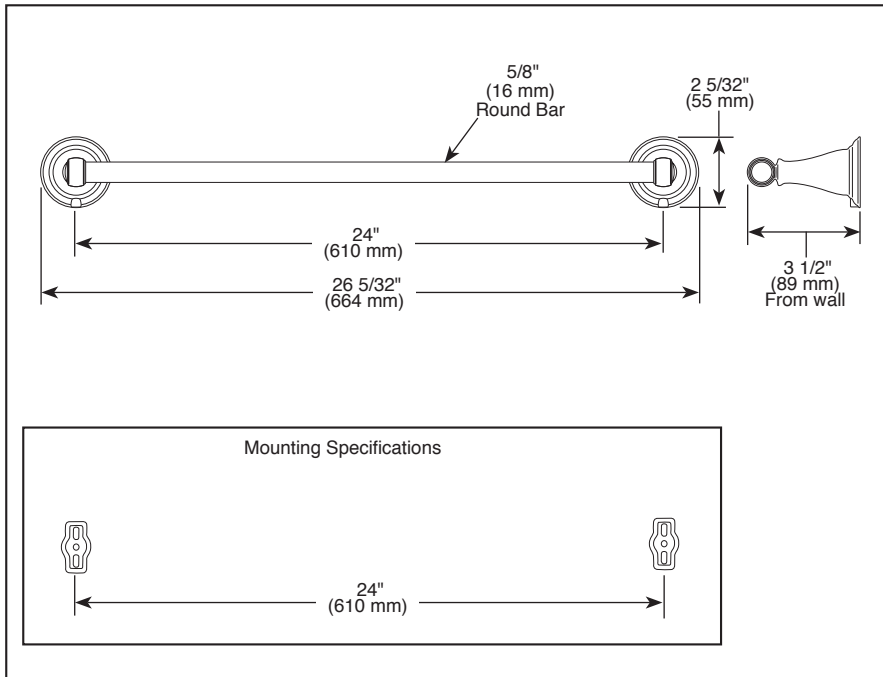

ACCESSORIES

- Windemere® Bath Collection
- 24" Towel Bar

Submitted Model No.: _____

Specific Features: _____

▲ Designate Proper Finish Suffix

STANDARD SPECIFICATIONS:

- Wood blocking is preferable behind all wall surfaces. If wood blocking is not available, the following fasteners are suggested: Tile/Masonry-Plastic or lead Anchors Plaster/drywall-Toggle bolts.
- Mounting hardware and mounting template included with product.